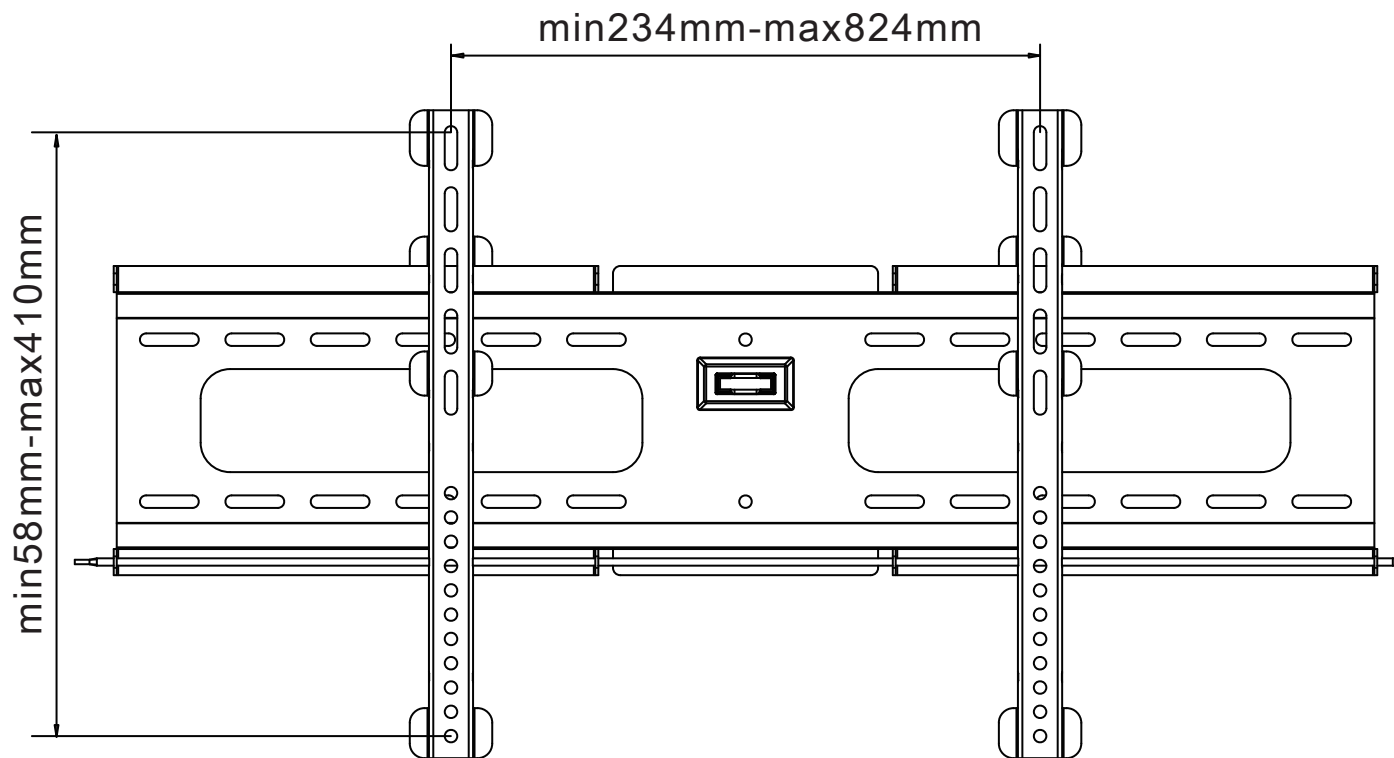

REVISION INFORMATION			
Rev.	Rev. Date	Modified By	Brief Description

	M5x14 (x4)
	M6x14 (x4)
	M6x30 (x4)
	M8x30 (x4)
	M8x50 (x4)
	(x4)
	(x8)
	(x8)
	(x6)
	(x6)
	(x6)

• All of materials satisfy the CA65, ROHS...

GENERAL TOLERANCE		APPROVED BY & DATE :	DESCRIPTION :				
0-6	±0.05	CHECKED BY & DATE :	Ultra-Slim Fixed Wall Mount Bracket for LCD LED Plasma (Max 165 lbs, 37 - 70 inch), BLACK				
6-18	±0.07		ITEM NO. : <b>5918</b>				
18-50	±0.10	DESIGNED BY & DATE :	DATE :	REV :	UNIT :	SHEET :	SCALE :
50-120	±0.15		2017/01/10	A01	MM	1 OF 2	1 : 1

NO.	PART NAME	SPECIFICATION DESCRIPTION	QTY	UNIT
③				
②				
①	<b>5918</b>	Ultra-Slim Fixed Wall Mount Bracket for LCD LED Plasma (Max 165 lbs, 37 - 70 inch), BLACK		