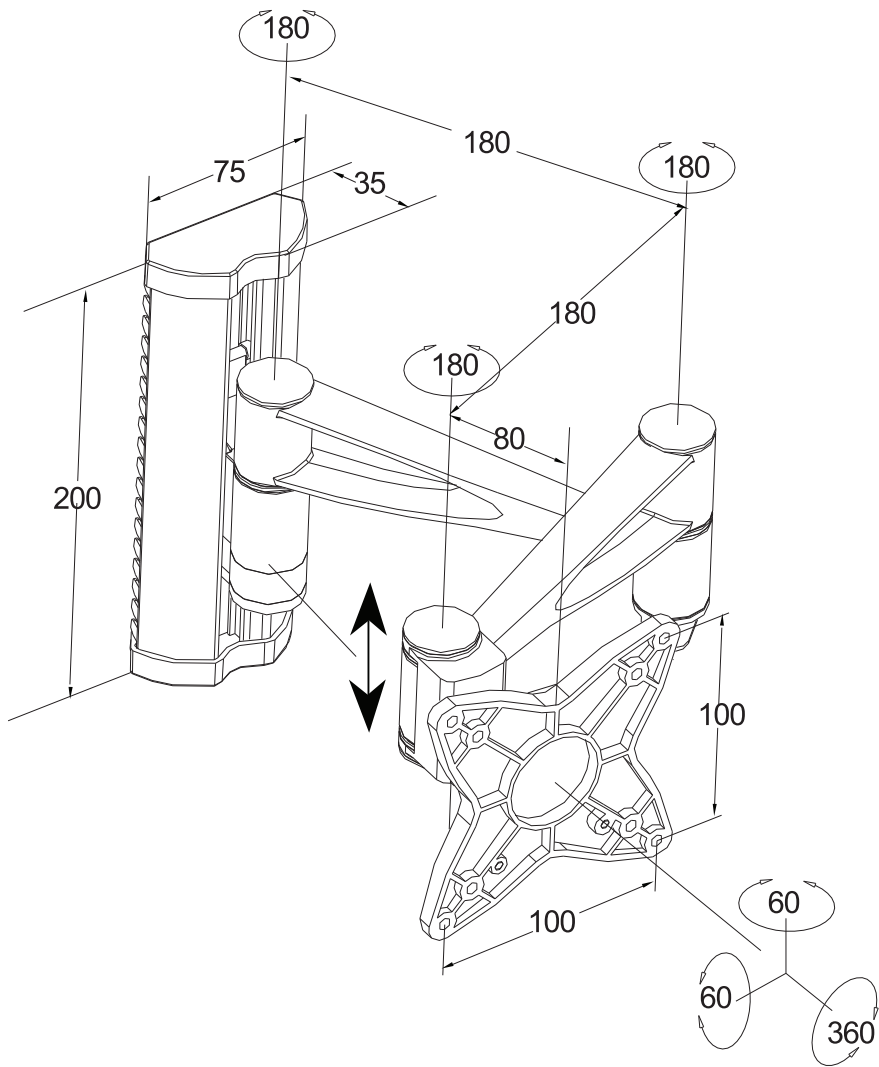

REVISION INFORMATION			
Rev.	Rev. Date	Modified By	Brief Description

	M5x20 (x2)
	3mm Allen key (x1)
	4mm Allen key (x1)
	M4x14 (x4)
	M5x14 (x4)
	(x4)
	(x4)

• All of materials satisfy the CA65, ROHS...

GENERAL TOLERANCE		APPROVED BY & DATE :	DESCRIPTION :				
0-6	±0.05	CHECKED BY & DATE :	Full-Motion Wall Mount Bracket (Max 33 lbs, 13 -27 inch) - No Logo				
6-18	±0.07		ITEM NO. : <b>6277</b>				
18-50	±0.10	DESIGNED BY & DATE :	DATE :	REV :	UNIT :	SHEET:	SCALE:
50-120	±0.15		2017/01/10	A01	MM	1 OF 2	1 : 1

NO.	PART NAME	SPECIFICATION DESCRIPTION	QTY	UNIT
③				
②				
①	<b>6277</b>	Full-Motion Wall Mount Bracket (Max 33 lbs, 13 -27 inch) - No Logo		