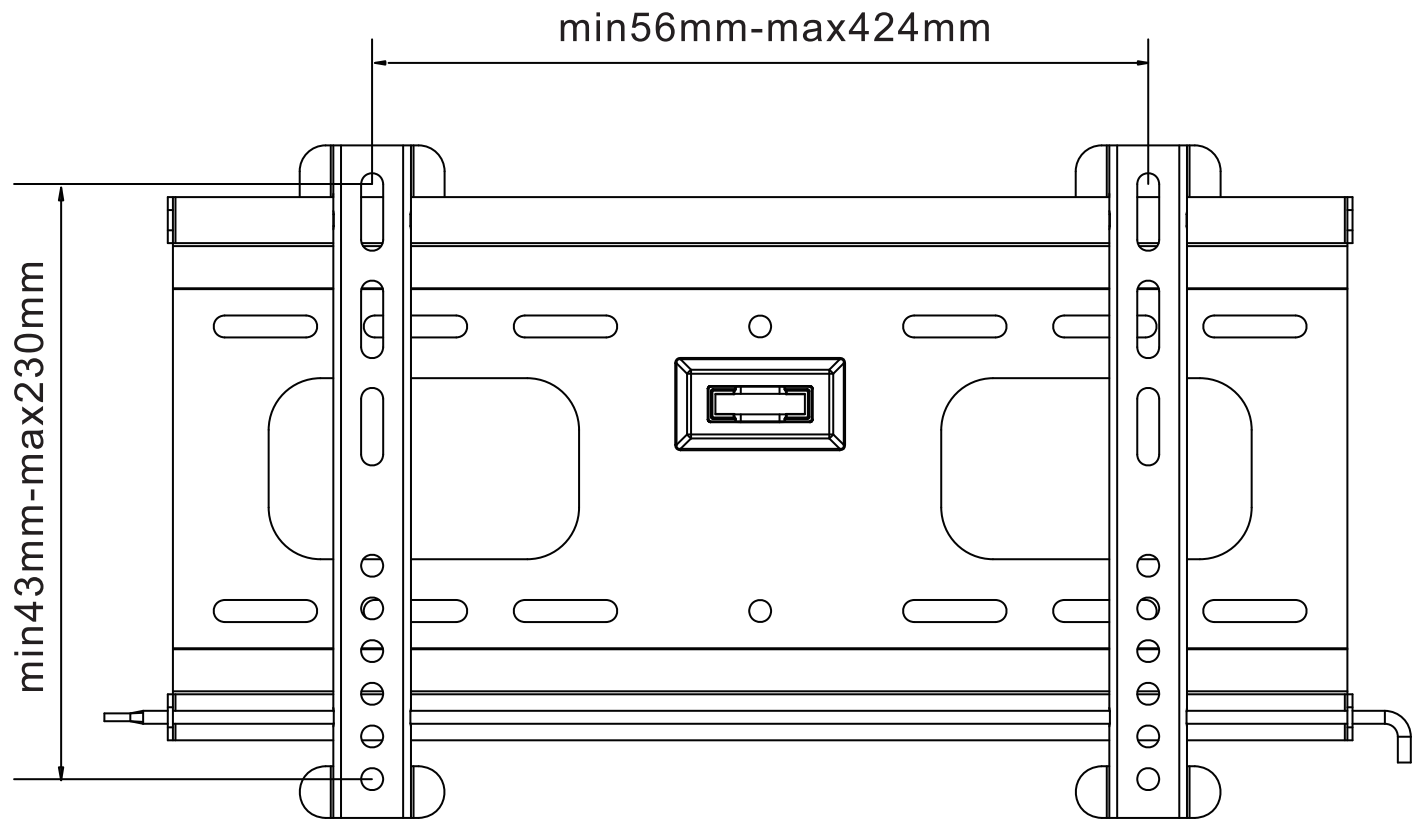

REVISION INFORMATION			
Rev.	Rev. Date	Modified By	Brief Description

	M5x14 (x4)
	M6x14 (x4)
	M8x20 (x4)
	M6x30 (x4)
	M8x30 (x4)
	(x4)
	(x8)
	(x4)
	(x6)
	(x6)
	(x6)

• All of materials satisfy the CA65, ROHS...

NO.	PART NAME	SPECIFICATION DESCRIPTION	QTY	UNIT
③				
②				
①	6283	Ultra-Slim Fixed Wall Mount Bracket for LCD LED Plasma (Max 165 lbs, 32 - 55 inch), BLACK - NO LOGO		

GENERAL TOLERANCE		APPROVED BY & DATE :	DESCRIPTION :				
0-6	±0.05	CHECKED BY & DATE :	Ultra-Slim Fixed Wall Mount Bracket for LCD LED Plasma (Max 165 lbs, 32 - 55 inch), BLACK - NO LOGO				
6-18	±0.07		ITEM NO. : 6283				
18-50	±0.10	DESIGNED BY & DATE :	DATE :	REV :	UNIT :	SHEET :	SCALE :
50-120	±0.15		2017/01/10	A01	MM	1 OF 2	1 : 1