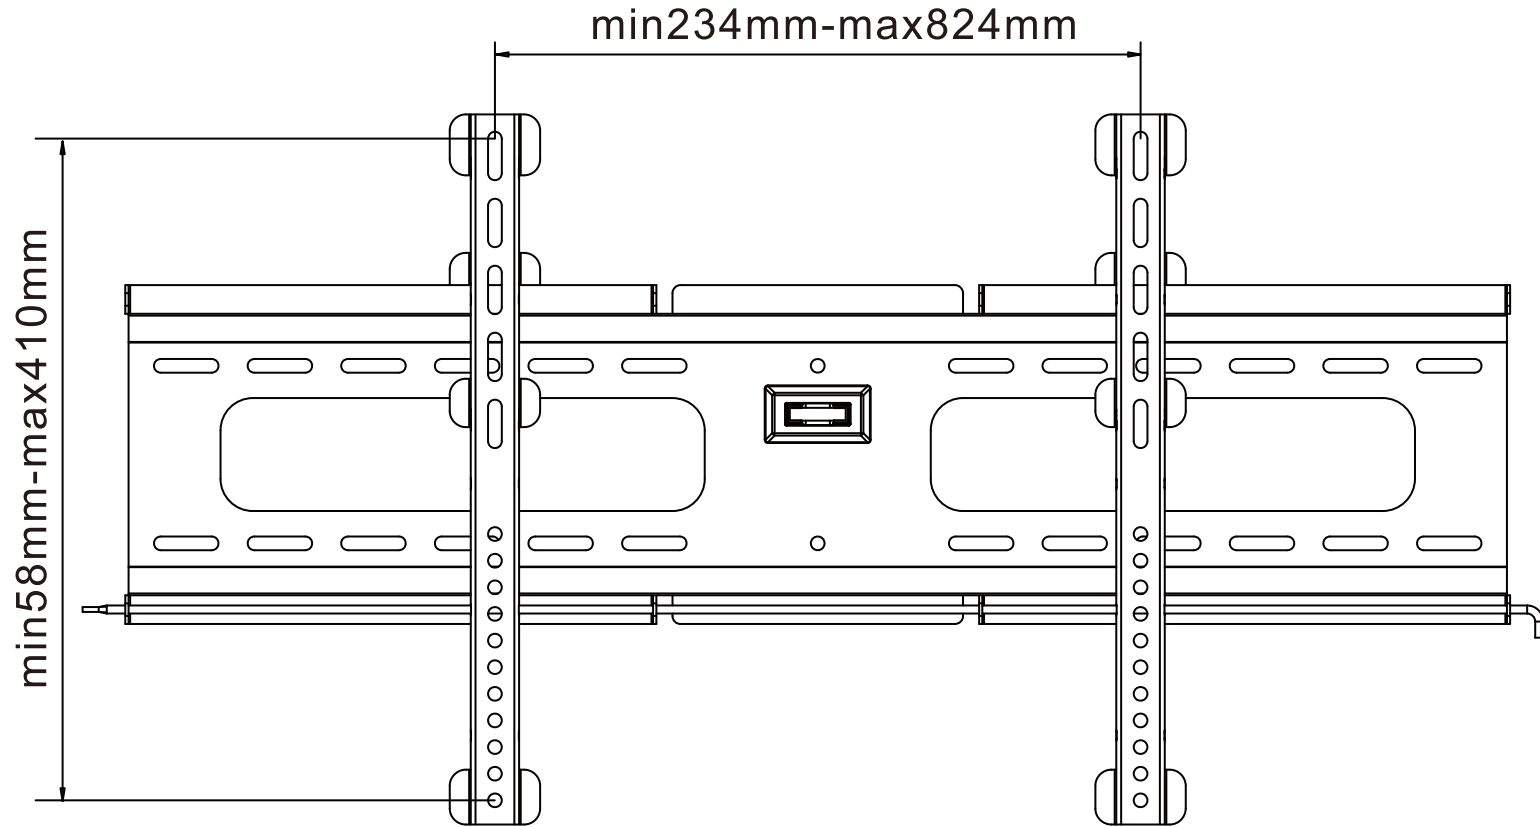

REVISION INFORMATION			
Rev.	Rev. Date	Modified By	Brief Description

	M5x14 (x4)
	M6x14 (x4)
	M6x30 (x4)
	M8x30 (x4)
	M8x50 (x4)
	(x4)
	(x8)
	(x8)
	(x6)
	(x6)
	(x6)

*All of materials satisfy the CA65, ROHS...

NO.	PART NAME	SPECIFICATION DESCRIPTION	QTY	UNIT
③				
②				
①	6284	Ultra-Slim Fixed Wall Mount Bracket for LCD LED Plasma (Max 165 lbs, 37 - 70 inch), BLACK - NO LOGO		

GENERAL TOLERANCE		APPROVED BY & DATE :	DESCRIPTION :				
0-6	±0.05	CHECKED BY & DATE :	Ultra-Slim Fixed Wall Mount Bracket for LCD LED Plasma (Max 165 lbs, 37 - 70 inch), BLACK - NO LOGO				
6-18	±0.07		ITEM NO. : 6284				
18-50	±0.10	DESIGNED BY & DATE :	DATE :	REV :	UNIT :	SHEET :	SCALE :
50-120	±0.15		2017/01/10	A01	MM	1 OF 2	1 : 1