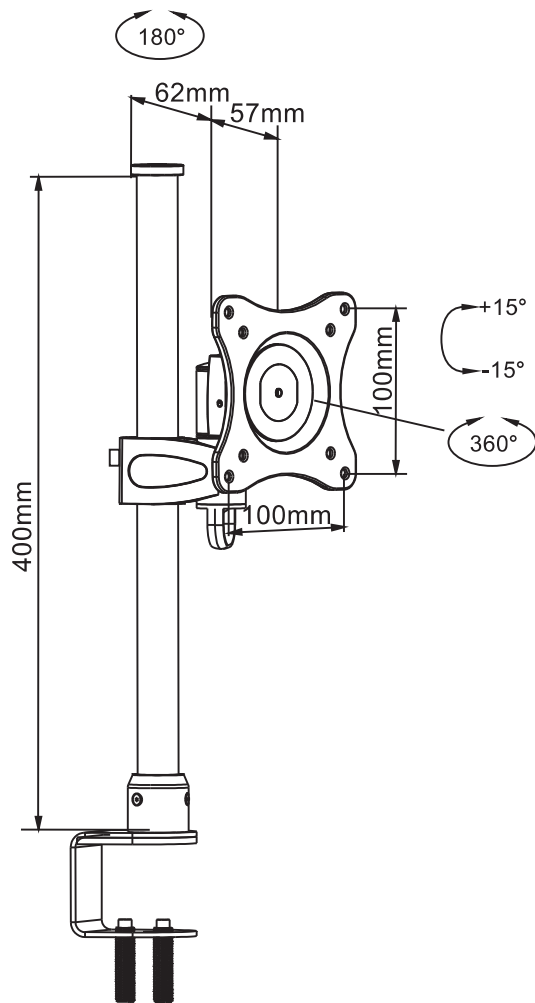

REVISION INFORMATION

Rev.	Rev. Date	Modified By	Brief Description

	M4x14 (x4)
	M5x14 (x4)
	5mm Allen key (x1)
	6mm Allen key (x1)

• All of materials satisfy the CA65, ROHS...