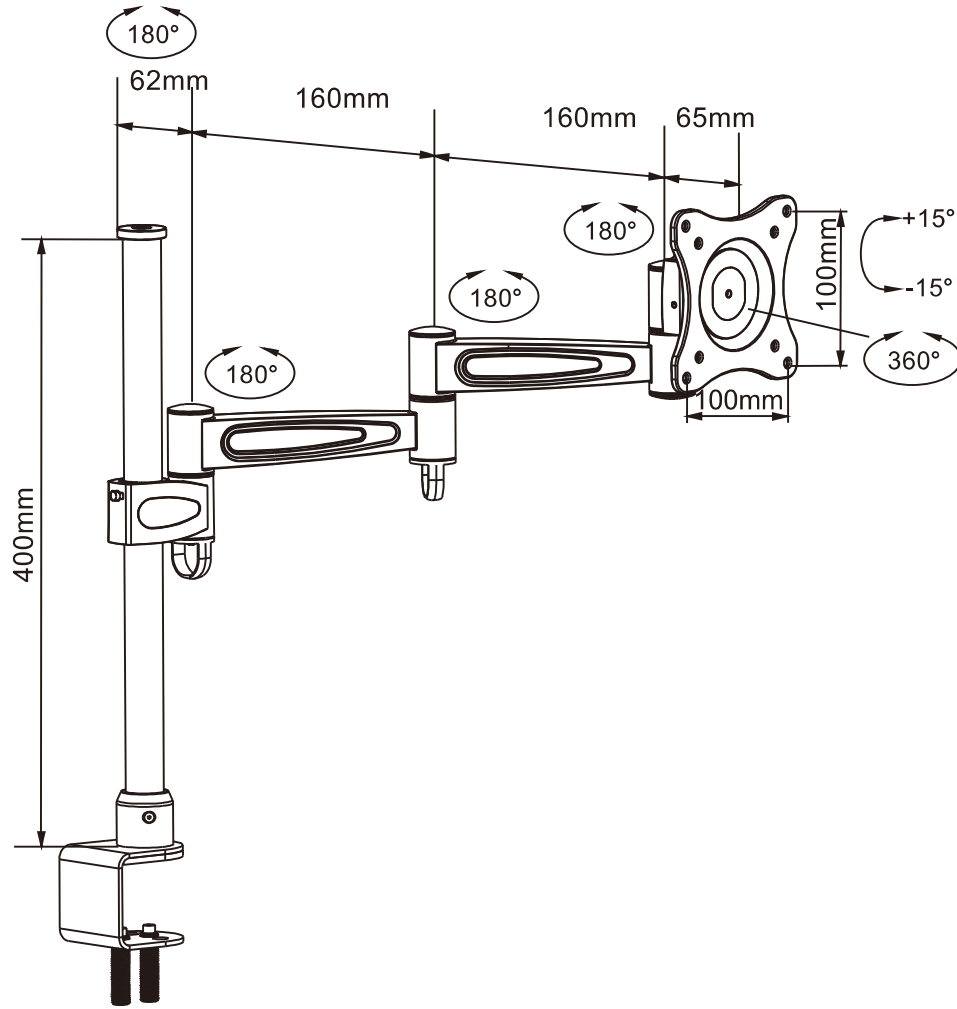

REVISION INFORMATION			
Rev.	Rev. Date	Modified By	Brief Description

	M4x14 (x4)
	M5x14 (x4)
	5mm Allen key (x1)
	6mm Allen key (x1)

* All of materials satisfy the CA65, ROHS...

NO.	PART NAME	SPECIFICATION DESCRIPTION	QT'Y	UNIT
③				
②				
①	6421	Adjustable Tilting Desk Mount Bracket for LCD LED (Max 33Lbs, 13~27inch) - Black		

GENERAL TOLERANCE		APPROVED BY & DATE :	DESCRIPTION :			
0-6	±0.05	CHECKED BY & DATE :	Adjustable Tilting Desk Mount Bracket for LCD LED (Max 33Lbs, 13~27inch) - Black			
6-18	±0.07		ITEM NO. : 6421			
18-50	±0.10	DESIGNED BY & DATE :	DATE :	REV :	UNIT :	SHEET:
50-120	±0.15		2017/01/10	A01	MM	1 OF 2
			SCALE:			
			1 : 1			