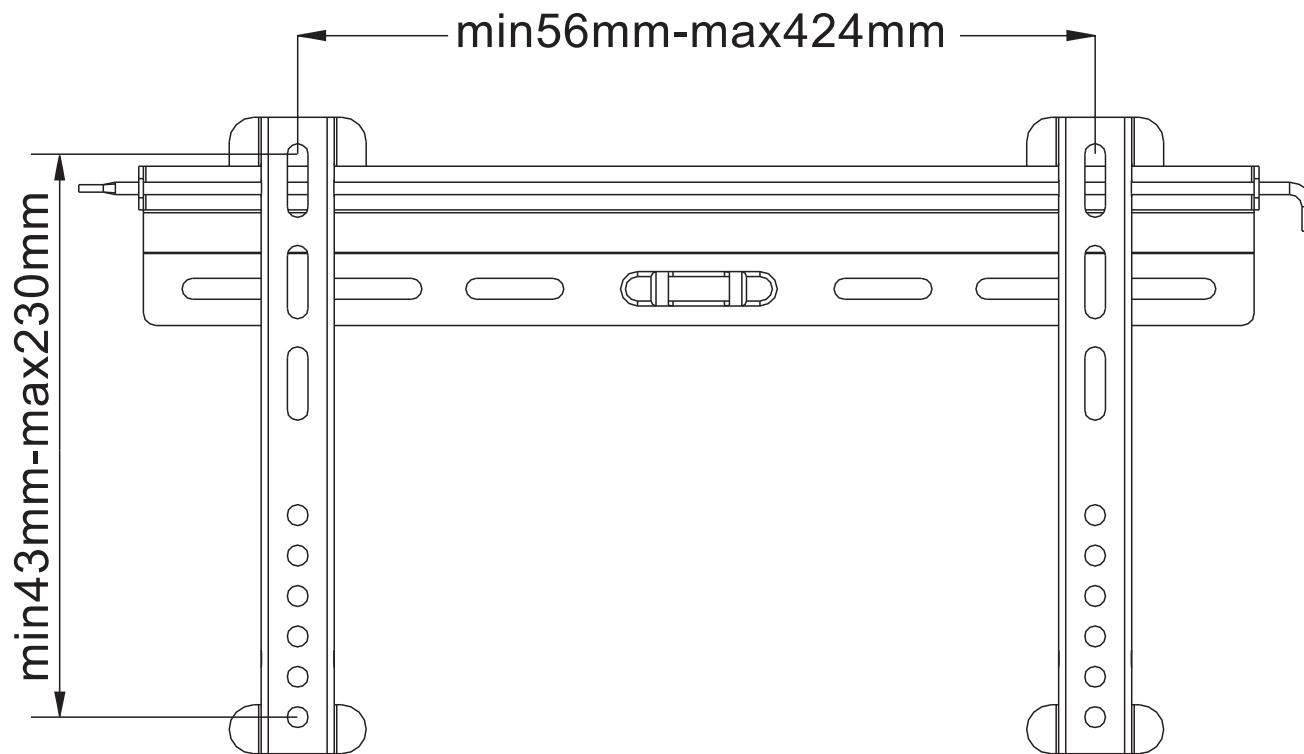

REVISION INFORMATION			
Rev.	Rev. Date	Modified By	Brief Description

	M5x14 (x4)
	M6x14 (x4)
	M8x20 (x4)
	M6x30 (x4)
	M8x30 (x4)
	(x4)
	(x8)
	(x4)
	(x2)
	(x2)
	(x2)

• All of materials satisfy the CA65, ROHS...

GENERAL TOLERANCE		APPROVED BY & DATE :	DESCRIPTION :			
0-6	±0.05	CHECKED BY & DATE :	Ultra-Slim Fixed Wall Mount Bracket for LCD LED Plasma (Max 99 lbs, 32 -55 inch), BLACK			
6-18	±0.07		ITEM NO. : 6422			
18-50	±0.10	DESIGNED BY & DATE :	DATE :	REV :	UNIT :	SHEET :
50-120	±0.15		2017/01/10	A01	MM	1 OF 2
			SCALE :			
			1 : 1			

NO.	PART NAME	SPECIFICATION DESCRIPTION	QTY	UNIT
③				
②				
①	6422	Ultra-Slim Fixed Wall Mount Bracket for LCD LED Plasma (Max 99 lbs, 32 -55 inch), BLACK		