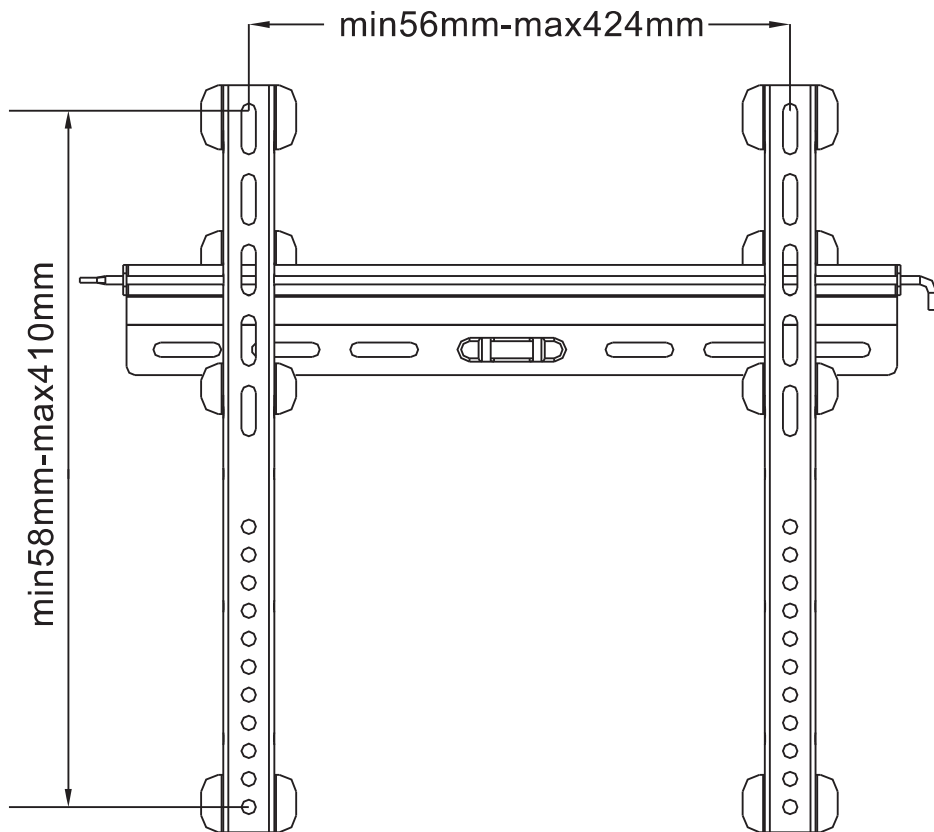

REVISION INFORMATION			
Rev.	Rev. Date	Modified By	Brief Description

	M5x14 (x4)
	M6x14 (x4)
	M6x30 (x4)
	M8x30 (x4)
	M8x50 (x4)
	(x4)
	(x8)
	(x8)
	(x2)
	(x2)
	(x2)

• All of materials satisfy the CA65, ROHS...

GENERAL TOLERANCE		APPROVED BY & DATE :	DESCRIPTION :			
0-6	±0.05	CHECKED BY & DATE :	Ultra-Slim Fixed Wall Mount Bracket for LCD LED Plasma (Max 121 lbs, 32 - 55 inch), BLACK			
6-18	±0.07		ITEM NO. : 6423			
18-50	±0.10	DESIGNED BY & DATE :	DATE :	REV :	UNIT :	SHEET:
50-120	±0.15		2017/01/10	A01	MM	1 OF 2
			SCALE:	1 : 1		

NO.	PART NAME	SPECIFICATION DESCRIPTION	QTY	UNIT
③				
②				
①	6423	Ultra-Slim Fixed Wall Mount Bracket for LCD LED Plasma (Max 121 lbs, 32 - 55 inch), BLACK		