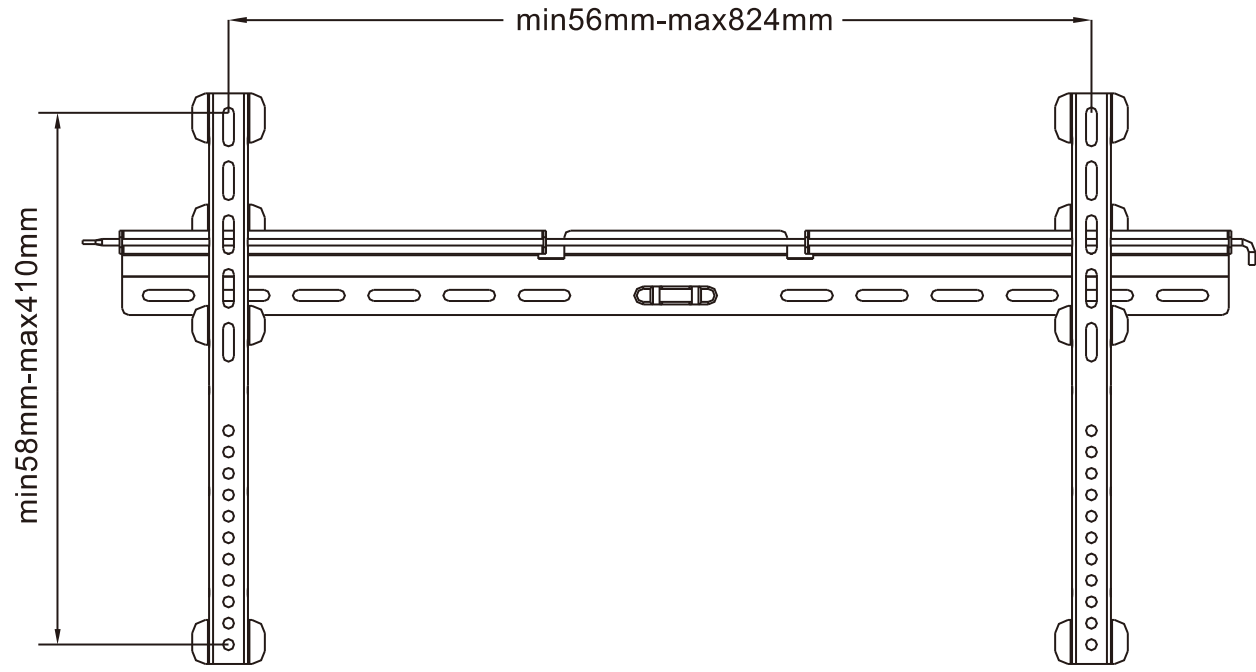

REVISION INFORMATION			
Rev.	Rev. Date	Modified By	Brief Description

	M5x14 (x4)
	M6x14 (x4)
	M6x30 (x4)
	M8x30 (x4)
	M8x50 (x4)
	(x4)
	(x8)
	(x8)
	(x2)
	(x2)
	(x2)

\*All of materials satisfy the CA65, ROHS...

NO.	PART NAME	SPECIFICATION DESCRIPTION	QTY	UNIT
③				
②				
①	6424	Ultra-Slim Fixed Wall Mount Bracket for 37-70 inch TVs, Max 143 lbs.		

GENERAL TOLERANCE		APPROVED BY & DATE :	DESCRIPTION :				
0-6	±0.05	CHECKED BY & DATE :	Ultra-Slim Fixed Wall Mount Bracket for 37-70 inch TVs, Max 143 lbs.				
6-18	±0.07		ITEM NO. : <b>6424</b>				
18-50	±0.10		DESIGNED BY & DATE :	DATE :	REV :	UNIT :	SHEET :
50-120	±0.15		2017/01/10	A01	MM	1 OF 2	1 : 1