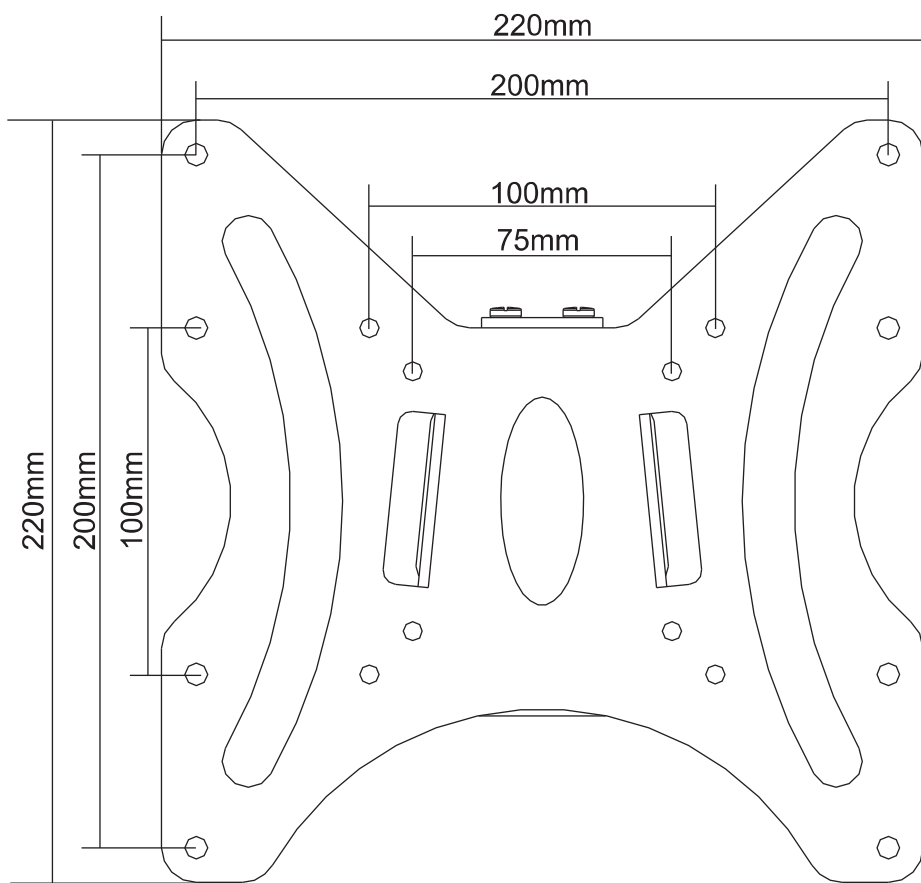

REVISION INFORMATION			
Rev.	Rev. Date	Modified By	Brief Description

	M4x14 (x4)
	M5x14 (x4)
	M6x14 (x4)
	M8x20 (x4)
	D5 (x4)
	D8 (x4)
	(x8)
	(x2)
	(x2)
	(x2)

• All of materials satisfy the CA65, ROHS...

GENERAL TOLERANCE		APPROVED BY & DATE :	DESCRIPTION :				
0-6	±0.05	CHECKED BY & DATE :	Fixed Wall Mount Bracket for LCD LED (Max 66 lbs, 23 - 42 inch), Silver				
6-18	±0.07		ITEM NO. : 6430				
18-50	±0.10	DESIGNED BY & DATE :	DATE :	REV :	UNIT :	SHEET :	SCALE :
50-120	±0.15		2017/01/10	A01	MM	1 OF 2	1 : 1

NO.	PART NAME	SPECIFICATION DESCRIPTION	QTY	UNIT
③				
②				
①	6430	Fixed Wall Mount Bracket for LCD LED (Max 66 lbs, 23 - 42 inch), Silver		