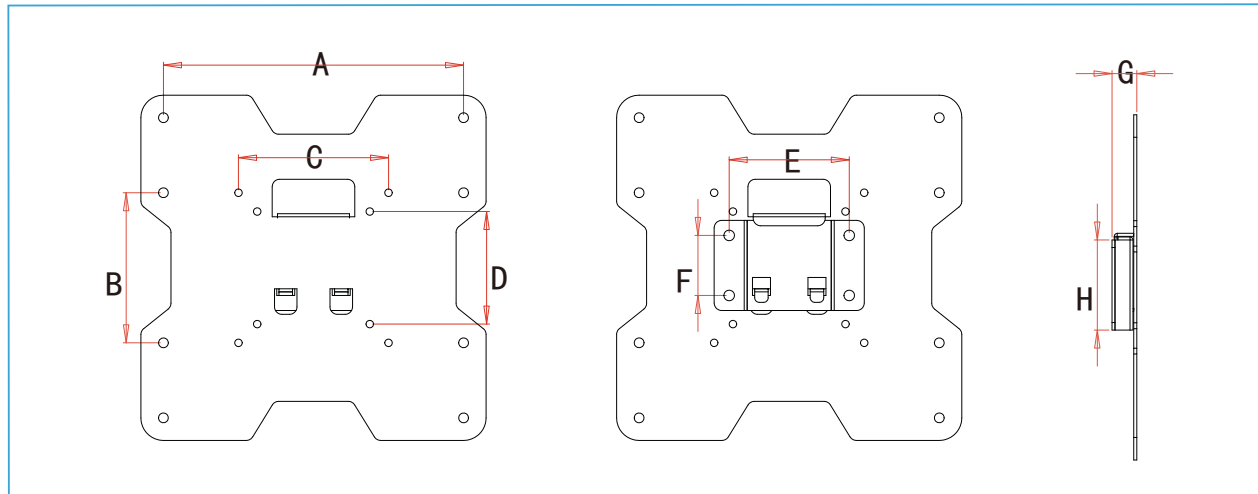

# Fixed TV Wall Mount MHF-37

TECHNICAL SPECIFICATIONS		
A.	200mm	7.87"
B.	100mm	3.94"
C.	100mm	3.94"
D.	75mm	2.95"
E.	80mm	3.15"
F.	40mm	1.57"
G.	17mm	0.67"
H.	60mm	2.36"

- . Fits for 24"- 37"flat panel displays
- . Available in silver and black
- . Max load capacity:36kg
- . VESA Compliant: 200x200