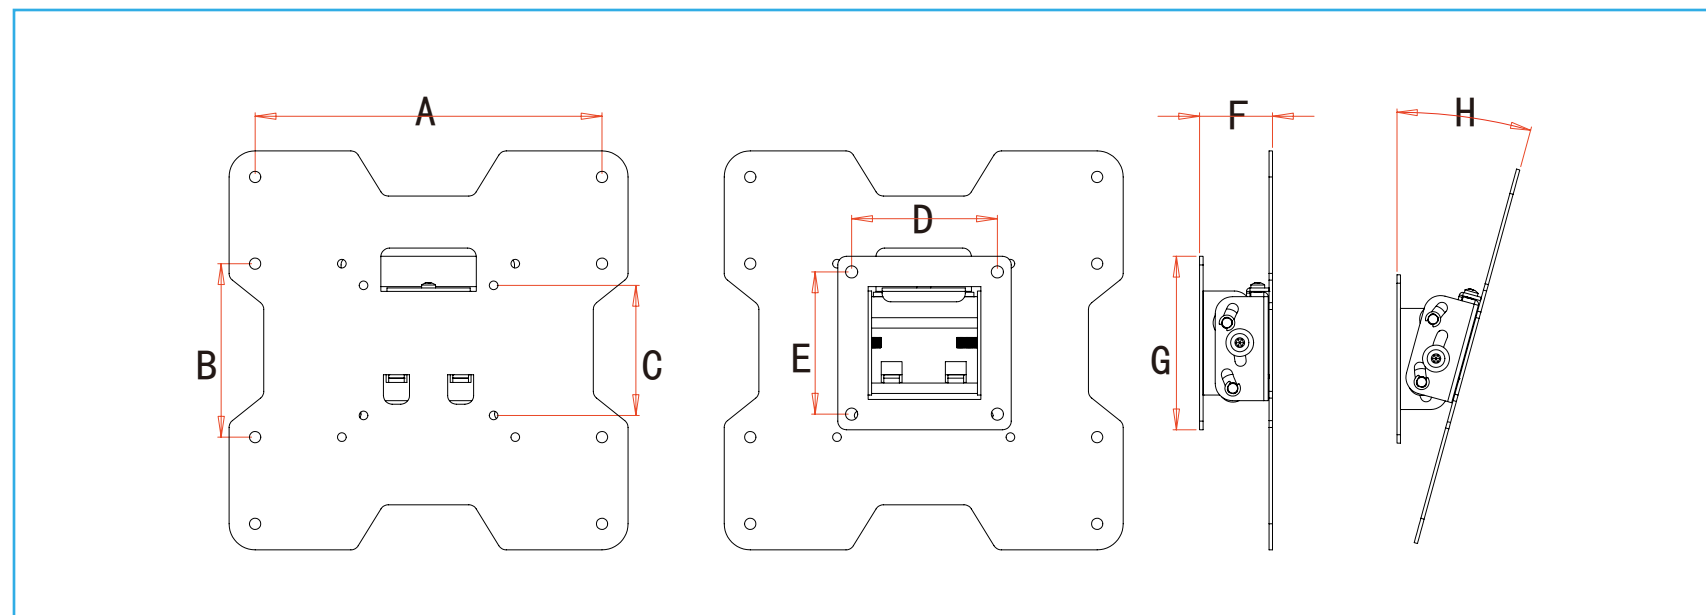

Model Name:MHT-37(T) Universal Wall Mount

Flat panel 24"-37 "

TECHNICAL SPECIFICATIONS		
A.	200mm	7.87"
B.	100mm	3.94"
C.	75mm	2.95"
D.	84mm	3.31"
E.	82mm	3.23"
F.	42mm	1.65"
G.	100mm	3.94"
H.	15°	

- . Fits for 24"- 37"flat panel displays
- . Available in silver and black
- . Max load capacity:36kg
- . VESA Compliant: 200x200
- . Tilt: 15°