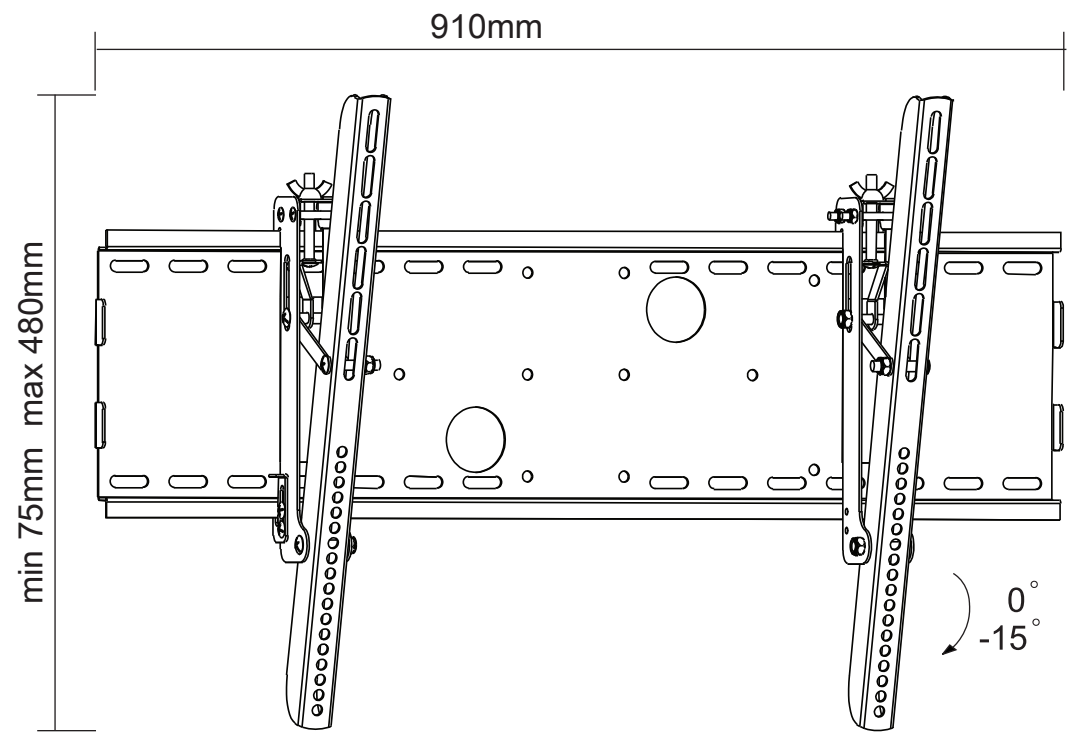

REVISION INFORMATION			
Rev.	Rev. Date	Modified By	Brief Description

	M5x14 (x4)
	M6x14 (x4)
	M6x30 (x4)
	M8x30 (x4)
	M8x50 (x4)
	(x4)
	(x8)
	(x8)
	(x6)
	(x6)
	(x6)

- All of materials satisfy the CA65, ROHS...
- UL certification required.

NO.	PART NAME	SPECIFICATION DESCRIPTION	QTY	UNIT
③				
②				
①	6662	Tilt Wall Mount Bracket for LCD LED Plasma (Max 165 lbs, 37 - 70 inch), Wide, Black, UL Certified		

GENERAL TOLERANCE		APPROVED BY & DATE :	DESCRIPTION :				
0-6	±0.05		Tilt Wall Mount Bracket for LCD LED Plasma (Max 165 lbs, 37 - 70 inch), Wide, Black, UL Certified				
6-18	±0.07		CHECKED BY & DATE :	ITEM NO. : <b>6662</b>			
18-50	±0.10		DATE : 2017/01/10				
50-120	±0.15		DESIGNED BY & DATE :	REV : A01	UNIT : MM	SHEET : 1 OF 2	SCALE : 1 : 1