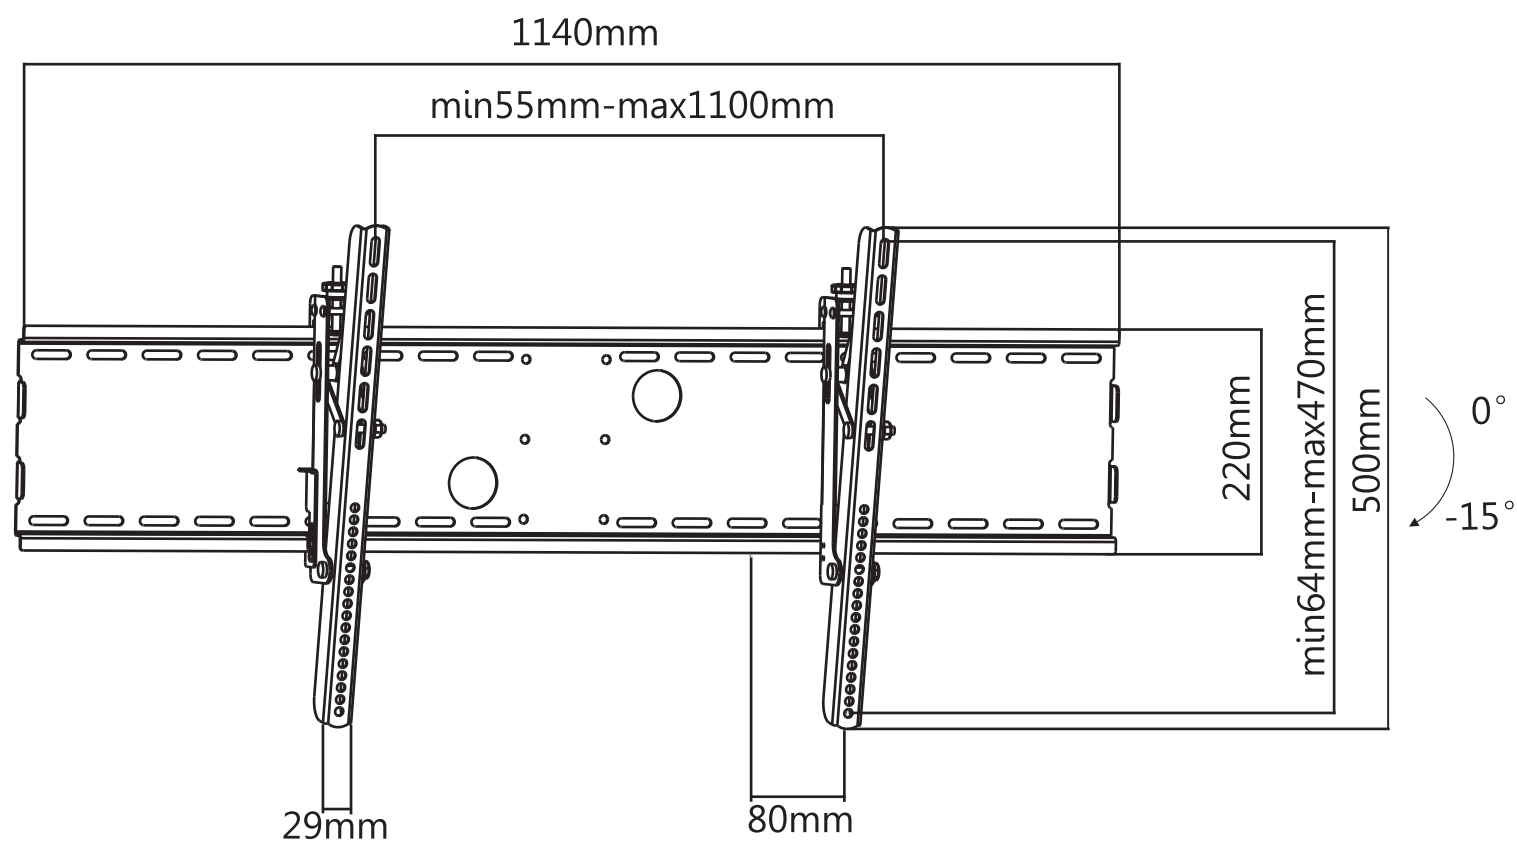

REVISION INFORMATION			
Rev.	Rev. Date	Modified By	Brief Description

	M5x14 (x4)
	M6x14 (x4)
	M6x30 (x4)
	M8x30 (x4)
	M8x50 (x4)
	(x4)
	(x8)
	(x8)
	(x6)
	(x6)
	(x6)

• All of materials satisfy the CA65, ROHS...
 • UL certification required.

NO.	PART NAME	SPECIFICATION DESCRIPTION	QTY	UNIT
③				
②				
①	6663	Tilt Wall Mount Bracket for LCD LED Plasma (Max 165 lbs, 37 - 70 inch), Extra Wide, Black		

GENERAL TOLERANCE		APPROVED BY & DATE :	DESCRIPTION :				
0-6	±0.05		Tilt Wall Mount Bracket for LCD LED Plasma (Max 165 lbs, 37 - 70 inch), Extra Wide, Black				
6-18	±0.07		CHECKED BY & DATE :	ITEM NO. : 6663			
18-50	±0.10	DESIGNED BY & DATE :	DATE :	REV :	UNIT :	SHEET :	SCALE :
50-120	±0.15		2017/01/10	A01	MM	1 OF 2	1 : 1