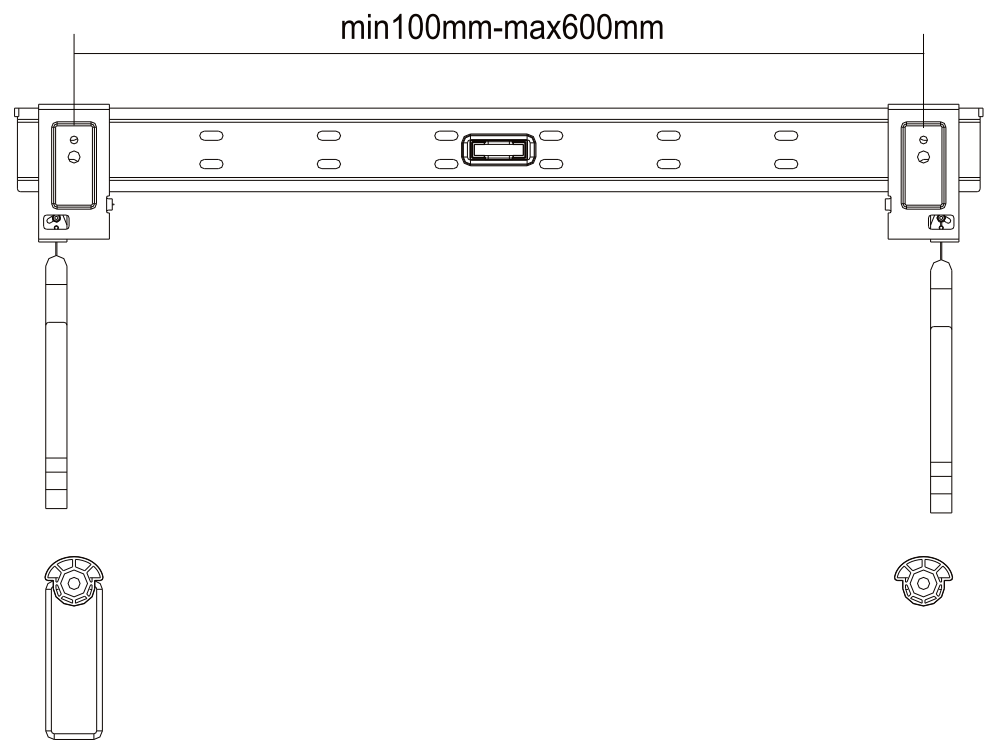

REVISION INFORMATION			
Rev.	Rev. Date	Modified By	Brief Description

	M5x14 (x4)
	M6x14 (x4)
	M6x30 (x4)
	M8x30 (x4)
	M8x50 (x4)
	(x4)
	(x4)
	(x8)
	(x8)
	(x4)
	(x4)
	(x4)

• All of materials satisfy the CA65, ROHS...
 • UL certification required.

NO.	PART NAME	SPECIFICATION DESCRIPTION	QTY	UNIT
③				
②				
①	7469	Fixed Wall Mount Bracket for LED TV (Max 110 lbs, 37~70 inch), UL Certified		

GENERAL TOLERANCE		APPROVED BY & DATE :	DESCRIPTION :				
0-6	±0.05	CHECKED BY & DATE :	Fixed Wall Mount Bracket for LED TV (Max 110 lbs, 37~70 inch), UL Certified				
6-18	±0.07		ITEM NO. : 7469				
18-50	±0.10	DESIGNED BY & DATE :	DATE :	REV :	UNIT :	SHEET :	SCALE :
50-120	±0.15		2017/01/10	A01	MM	1 OF 2	1 : 1