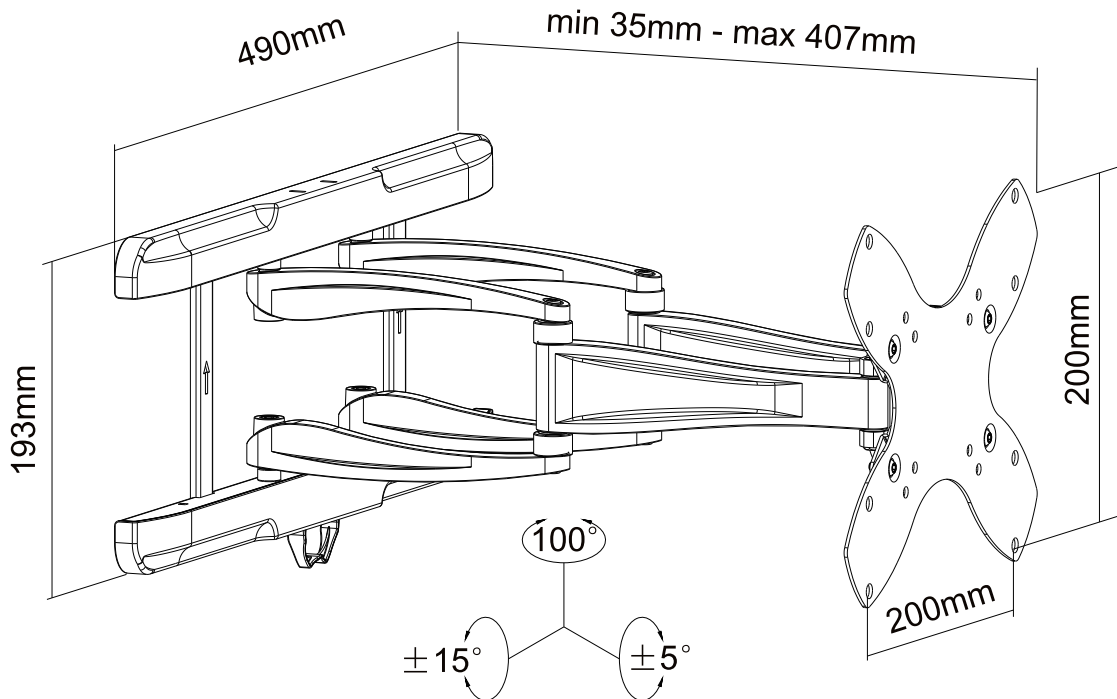

REVISION INFORMATION			
Rev.	Rev. Date	Modified By	Brief Description

	M4x14 (x4)
	M5x14 (x4)
	M6x14 (x4)
	M8x20 (x4)
	D5 (x4)
	(x8)
	D8 (x4)
	(x1)
	(x6)
	(x6)
	(x6)

• All of materials satisfy the CA65, ROHS...
 • UL certification required.

NO.	PART NAME	SPECIFICATION DESCRIPTION	QTY	UNIT
③				
②				
①	8576	Ultra-SLIM Adjustable Tilting/SwivelingTV Wall Mount Bracket for LCD LED Plasma (Max 55 lbs, 17~37		

GENERAL TOLERANCE		APPROVED BY & DATE :	DESCRIPTION :				
0-6	±0.05	CHECKED BY & DATE :	Ultra-SLIM Adjustable Tilting/SwivelingTV Wall Mount Bracket for LCD LED Plasma (Max 55 lbs, 17~37				
6-18	±0.07		ITEM NO. : 8567				
18-50	±0.10	DESIGNED BY & DATE :	DATE :	REV :	UNIT :	SHEET :	SCALE :
50-120	±0.15		2017/01/10	A01	MM	1 OF 2	1 : 1