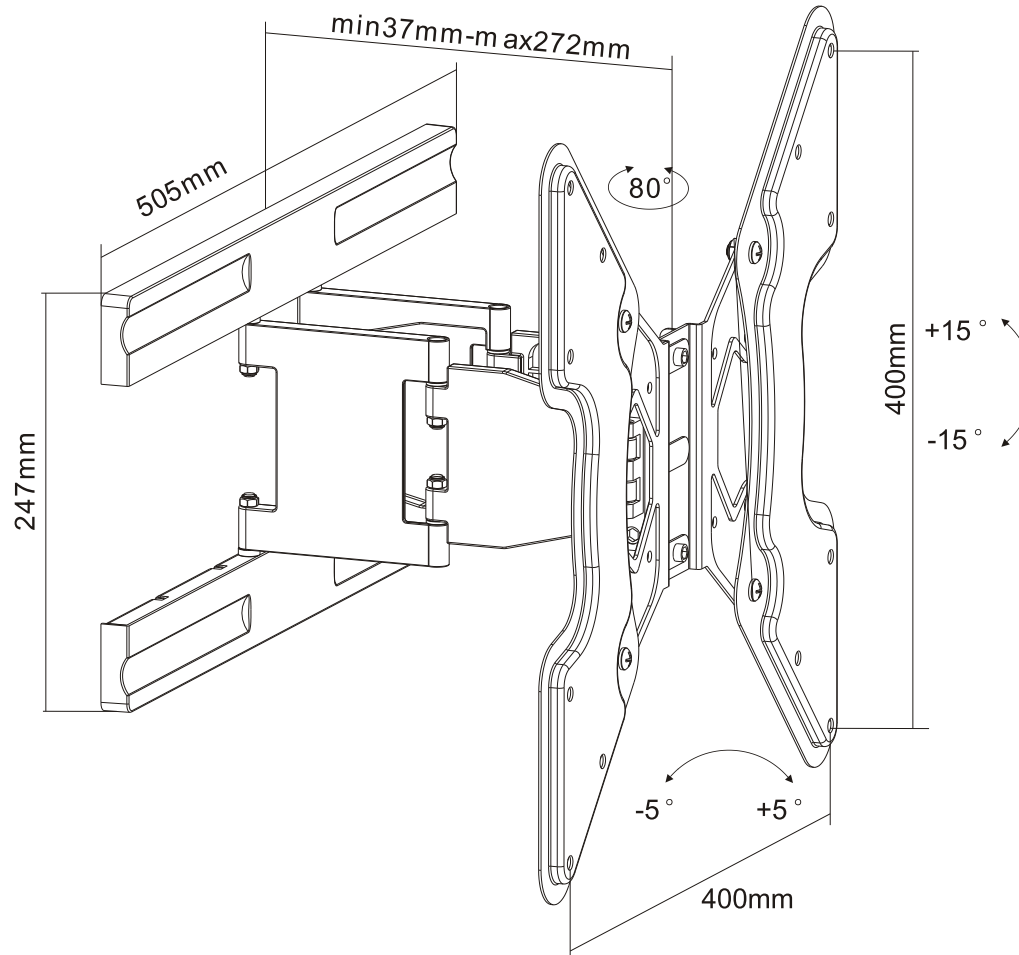

REVISION INFORMATION			
Rev.	Rev. Date	Modified By	Brief Description

	M5x14 (x4)
	M6x14 (x4)
	M8x20 (x4)
	M6x30 (x4)
	M8x30 (x4)
	D6 (x4)
	D8 (x4)
	(x8)
	(x4)
	(x6)
	(x6)
	(x4)

- All of materials satisfy the CA65, ROHS...
- UL certification required.

NO.	PART NAME	SPECIFICATION DESCRIPTION	QTY	UNIT
③				
②				
①	8681	Slim Full-Motion TV Wall Mount Bracket(Max 66 lbs, 32 - 55 inch)		

GENERAL TOLERANCE		APPROVED BY & DATE :	DESCRIPTION :				
0-6	±0.05	CHECKED BY & DATE :	Slim Full-Motion TV Wall Mount Bracket (Max 66 lbs, 32 - 55 inch)				
6-18	±0.07		ITEM NO. : <b>8681</b>				
18-50	±0.10	DESIGNED BY & DATE :	DATE :	REV :	UNIT :	SHEET :	SCALE :
50-120	±0.15		2017/01/10	A01	MM	1 OF 2	1 : 1