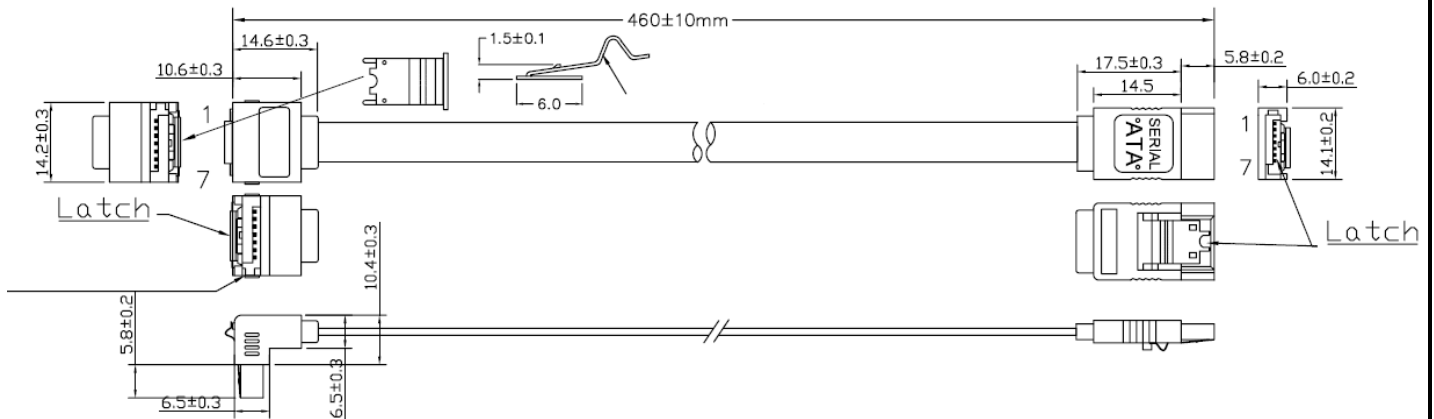

# MONOPRICE®

Best Quality Products at the Lowest Price - Always!

11701 6th Street, Rancho Cucamonga, CA 91730

Tel: (909) 989-6887 Fax: (909) 989-0078

 <http://www.monoprice.com/>

Product ID: 8780

24inch SATA 6Gbps Cable w/Locking Latch (90 Degree to 180 Degree) - Black