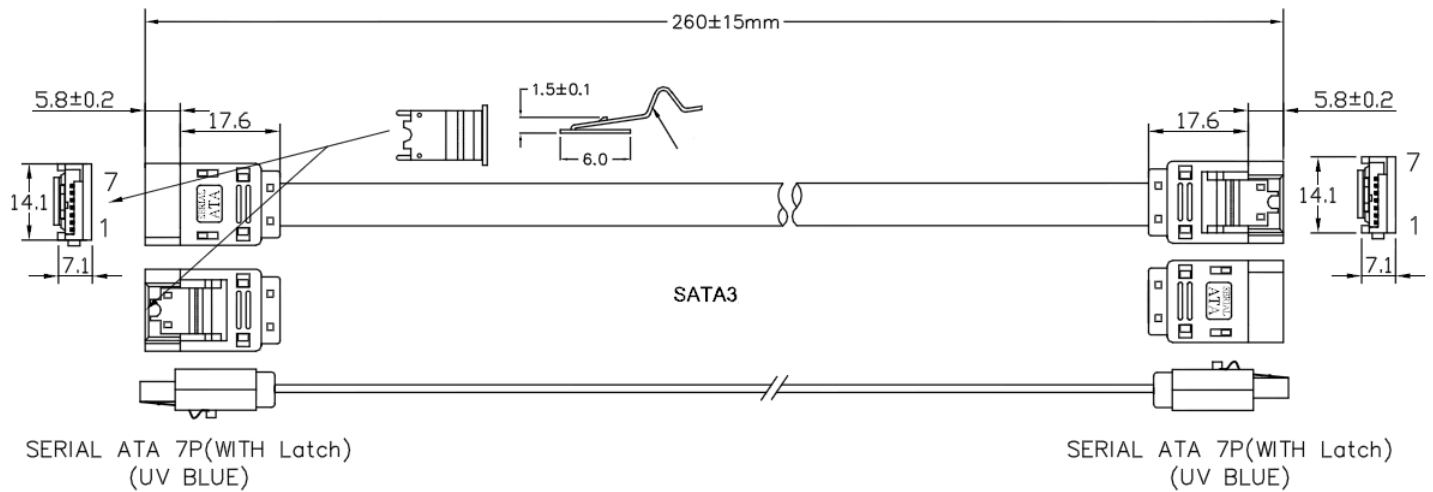

MONOPRICE®

Best Quality Products at the Lowest Price - Always!

11701 6th Street, Rancho Cucamonga, CA 91730

Tel: (909) 989-6887 Fax: (909) 989-0078

 <http://www.monoprice.com/>

Product ID: 8786

10inch SATA 6Gbps Cable w/Locking Latch-Neon Blue

(Electric Characters):	(Physical Characters):
<ol style="list-style-type: none">1. Voltage rating: 30V2. Temperature rating: 80℃3. Spark test:AC- 1500V/In the air4. Dielectric strength: AC-500V/1 sec MIN5. Insulation resistance: FOAM-PE DC-500V 100MΩ.KM MIN.at 20℃6. Conductor resistance: 26AWG-148 Ω/KM MAX at 20℃	<ol style="list-style-type: none">1. Tensile strength test are before aging: JACKET:1500PSI min Aged:70% min2. Elongation before aging: JACKET:100% min Aged:65% min