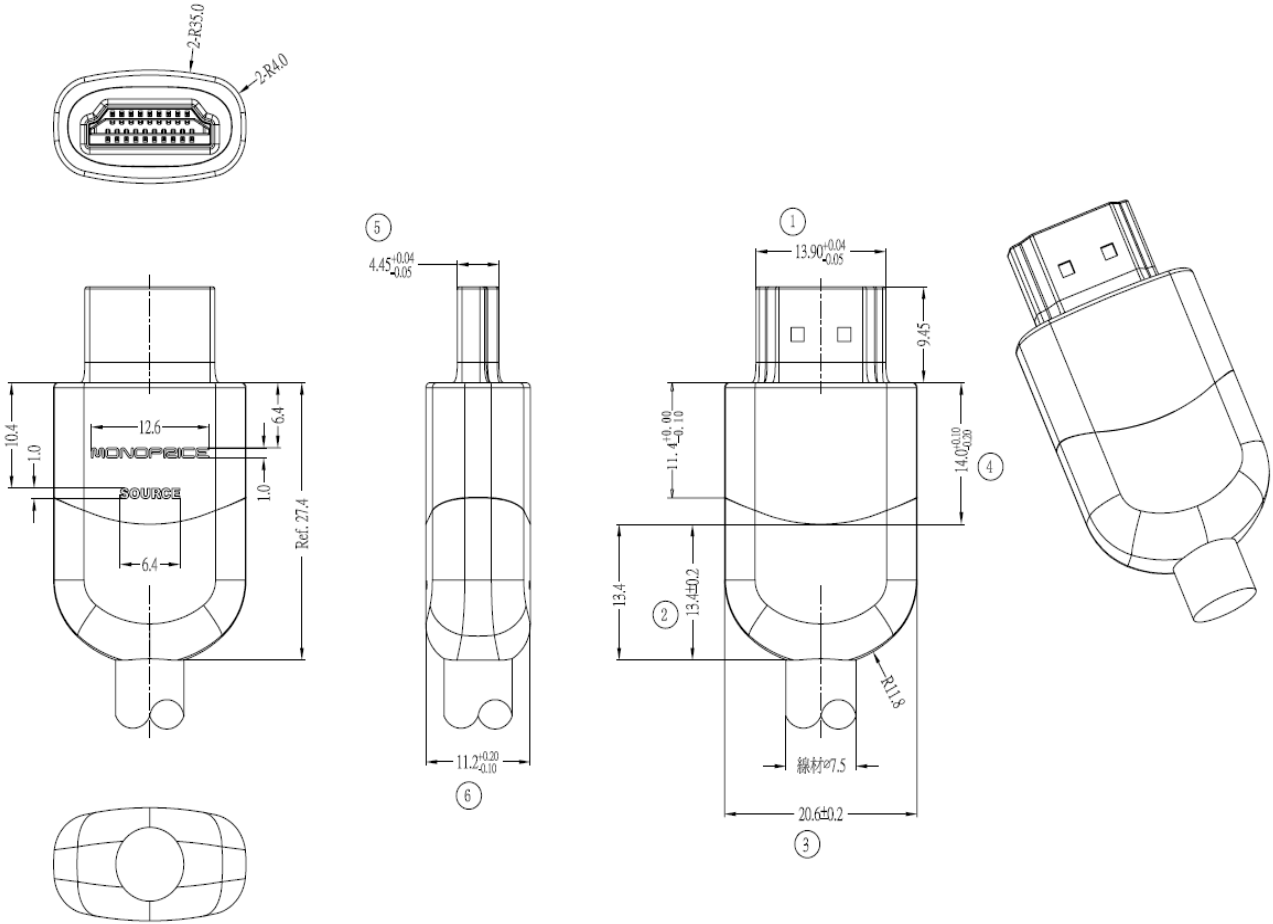

PID: 9432

**Description: 50ft Ultra Slim Series High Performance HDMI® Cable w/ RedMere® Technology**

**Dimensions:**

PID: 9432

**Description: 50ft Ultra Slim Series High Performance HDMI® Cable w/ RedMere® Technology**

**Dimensions:**