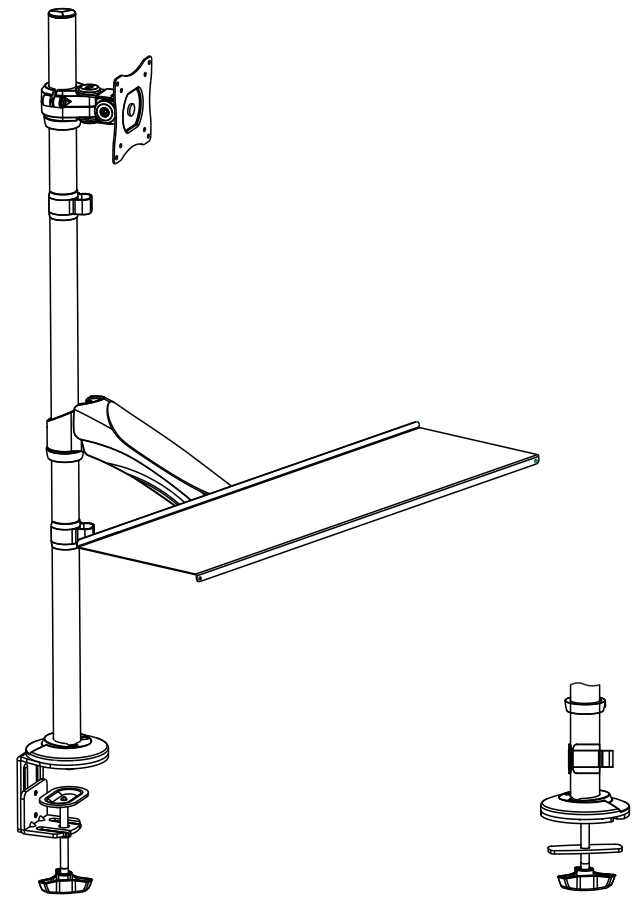

EN Read the entire instruction manual before you start installation and assembly. If you have any questions regarding any of the instructions or warnings, please contact your local distributor for assistance.

Sit-Stand Monitor and Keyboard Workstation

15717	75x75/100x100	27" MAX	8kg (17.6lbs) RATED