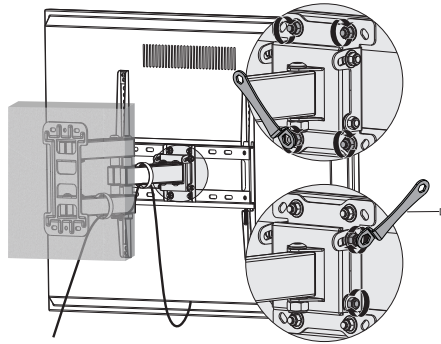

5

6

7

P/N **21956**
User's Manual

www.monoprice.com

Titan Series Single Stud Dual Arm
Full Motion Wall Mount for Large Displays

Read the entire instruction manual before you start installation and assembly. If you have any questions regarding any of the instructions or warnings, please contact your local distributor for assistance.

200x200, 300x200
300x300, 400x200
400x300, 400x400
600x400

70° Max

99 lbs (45kg)
Rated

+2° ~ -18°
+3° ~ -3°

- Product pictures are for reference only.
- Specifications described herein are subject to change without prior notification.
- All trademarks are the sole property of their respective companies.
- Copyright © 2017 Monoprice, Inc. All rights reserved.