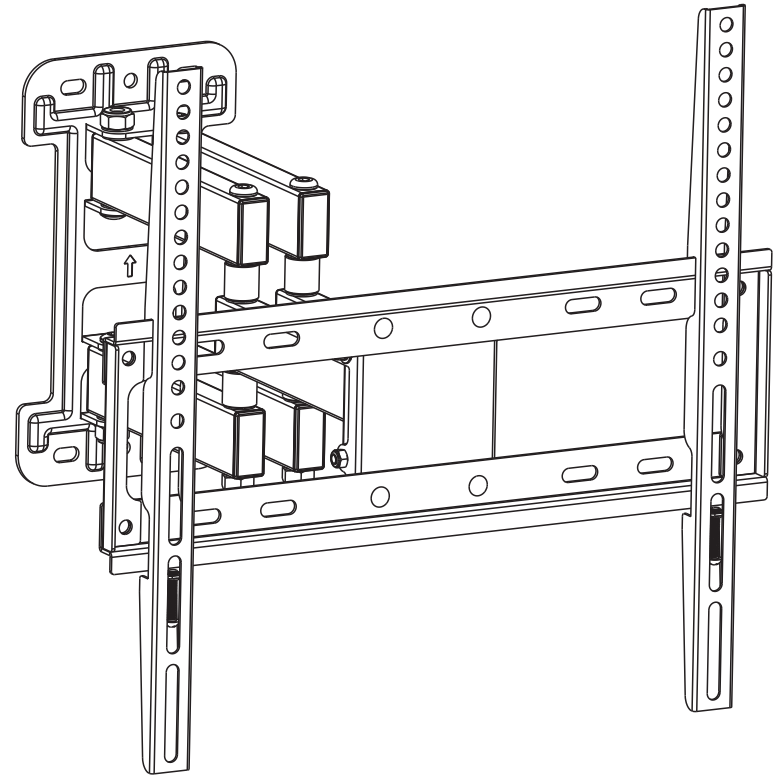

P/N **21956**
User's Manual

www.monoprice.com

Titan Series Single Stud Dual Arm
Full Motion Wall Mount for Large Displays

Read the entire instruction manual before you start installation and assembly. If you have any questions regarding any of the instructions or warnings, please contact your local distributor for assistance.

200x200, 300x200
300x300, 400x200
400x300, 400x400
600x400

70° Max

99 lbs (45kg)
Rated

+2° ~ -18°
+3° ~ -3°

- Product pictures are for reference only.
- Specifications described herein are subject to change without prior notification.
- All trademarks are the sole property of their respective companies.
- Copyright © 2017 Monoprice, Inc. All rights reserved.