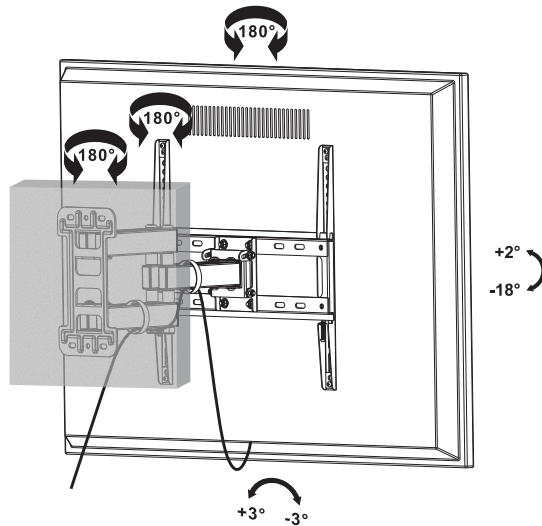

5

6

7

P/N **21956**
User's Manual

www.monoprice.com

Titan Series Single Stud Dual Arm
Full Motion Wall Mount for Large Displays

Read the entire instruction manual before you start installation and assembly. If you have any questions regarding any of the instructions or warnings, please contact your local distributor for assistance.

200x200, 300x200
300x300, 400x200
400x300, 400x400
600x400

70° Max

99 lbs (45kg)
Rated

+2° ~ -18°
+3° ~ -3°

- Product pictures are for reference only.
- Specifications described herein are subject to change without prior notification.
- All trademarks are the sole property of their respective companies.
- Copyright © 2017 Monoprice, Inc. All rights reserved.