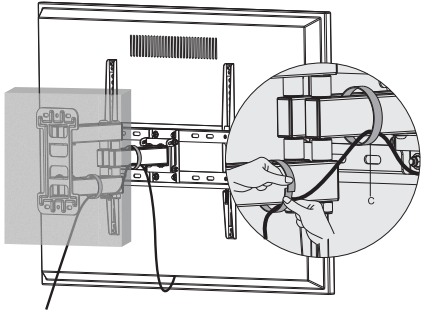

5

6

7

P/N **21956**
User's Manual

www.monoprice.com

Titan Series Single Stud Dual Arm
Full Motion Wall Mount for Large Displays

Read the entire instruction manual before you start installation and assembly. If you have any questions regarding any of the instructions or warnings, please contact your local distributor for assistance.

200x200, 300x200
300x300, 400x200
400x300, 400x400
600x400

70° Max

99 lbs (45kg)
Rated

+2° ~ -18°
+3° ~ -3°

- Product pictures are for reference only.
- Specifications described herein are subject to change without prior notification.
- All trademarks are the sole property of their respective companies.
- Copyright © 2017 Monoprice, Inc. All rights reserved.