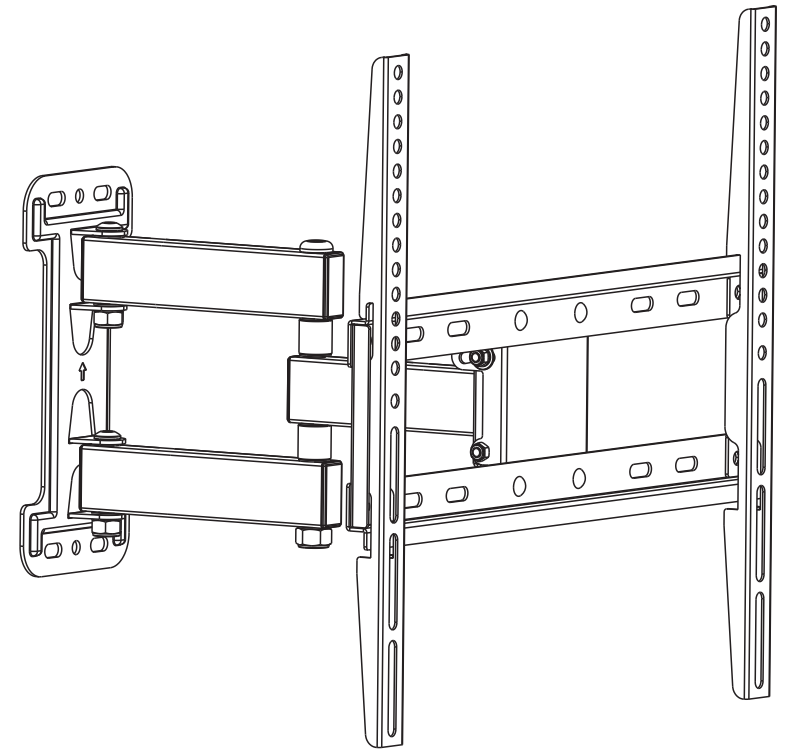

P/N **21957**
User's Manual

www.monoprice.com

Titan Series Single Stud Single Arm
Full Motion Wall Mount for Medium Displays

Read the entire instruction manual before you start installation and assembly. If you have any questions regarding any of the instructions or warnings, please contact your local distributor for assistance.

CAUTION: Use with products heavier than the rated weights indicated may result in instability causing possible injury.

- Mounts must be attached as specified in assembly instructions. Improper installation may result in damage or serious personal injury.
- Safety gear and proper tools must be used. This product should only be installed by professionals.
- This product is designed to be installed **only** on solid concrete walls or brick walls.
- Make sure that the supporting surface will safely support the combined weight of the equipment and all attached hardware and components.
- Use the mounting screws provided and **DO NOT OVER TIGHTEN** mounting screws.
- This product contains small items that could be a choking hazard if swallowed. Keep these items away from children.
- This product is intended for indoor use only. Using this product outdoors could lead to product failure and personal injury.

200x200, 300x200
300x300, 400x200
400x300, 400x400

55" Max

77 lbs. (35kg)
Rated

+2° ~ -18°

Product pictures are for reference only.
Specifications described herein are subject to change without prior notification.
All trademarks are the sole property of their respective companies.
Copyright © 2017 Monoprice, Inc. All rights reserved.