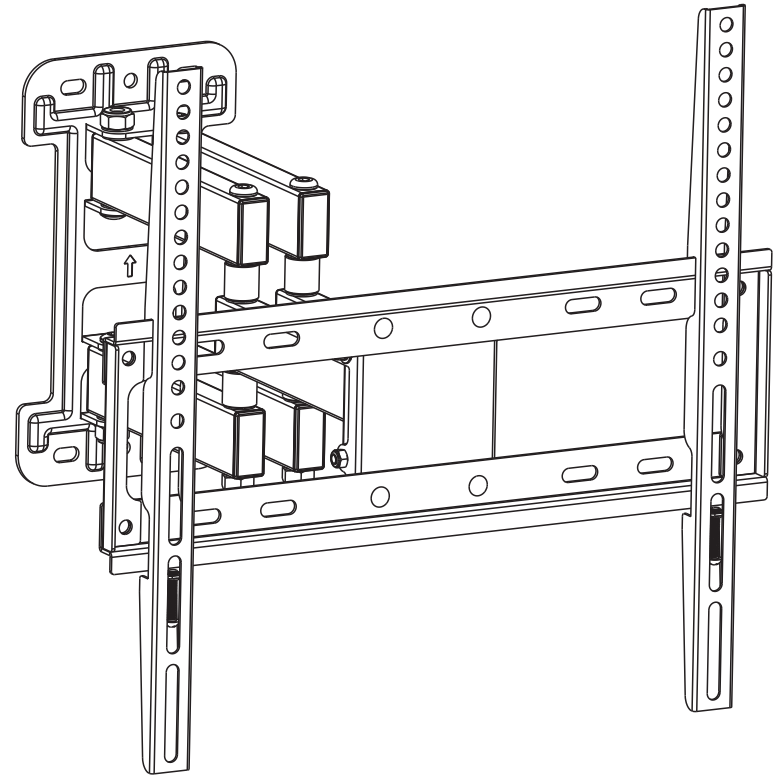

P/N **21958**
User's Manual

www.monoprice.com

Titan Series Single Stud Dual Arm
Full Motion Wall Mount for Medium Displays

Read the entire instruction manual before you start installation and assembly. If you have any questions regarding any of the instructions or warnings, please contact your local distributor for assistance.

200x200, 300x200
300x300, 400x200
400x300, 400x400

55" Max

99 lbs (45kg)
Rated

+2° ~ -18°
+3° ~ -3°

- Product pictures are for reference only.
- Specifications described herein are subject to change without prior notification.
- All trademarks are the sole property of their respective companies.
- Copyright © 2017 Monoprice, Inc. All rights reserved.