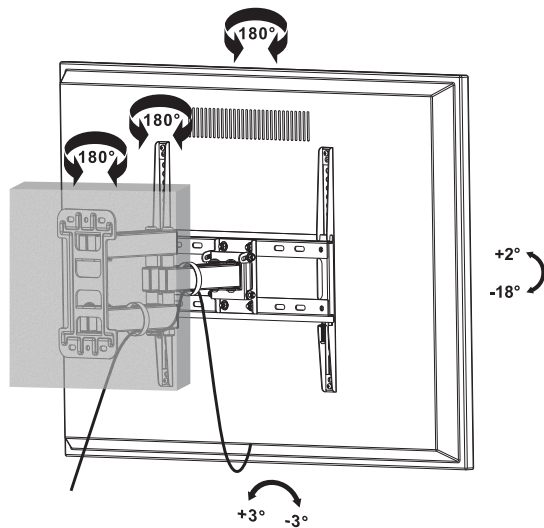

5

6

7

P/N **21958**
User's Manual

www.monoprice.com

Titan Series Single Stud Dual Arm
Full Motion Wall Mount for Medium Displays

Read the entire instruction manual before you start installation and assembly. If you have any questions regarding any of the instructions or warnings, please contact your local distributor for assistance.

200x200, 300x200
300x300, 400x200
400x300, 400x400

55" Max

99 lbs (45kg)
Rated

+2° ~ -18°
+3° ~ -3°

- Product pictures are for reference only.
- Specifications described herein are subject to change without prior notification.
- All trademarks are the sole property of their respective companies.
- Copyright © 2017 Monoprice, Inc. All rights reserved.