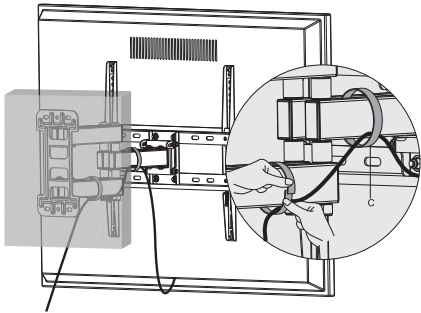

5

6

7

P/N **21958**
User's Manual

www.monoprice.com

Titan Series Single Stud Dual Arm
Full Motion Wall Mount for Medium Displays

Read the entire instruction manual before you start installation and assembly. If you have any questions regarding any of the instructions or warnings, please contact your local distributor for assistance.

200x200, 300x200
300x300, 400x200
400x300, 400x400

55" Max

99 lbs (45kg)
Rated

+2° ~ -18°
+3° ~ -3°

- Product pictures are for reference only.
- Specifications described herein are subject to change without prior notification.
- All trademarks are the sole property of their respective companies.
- Copyright © 2017 Monoprice, Inc. All rights reserved.