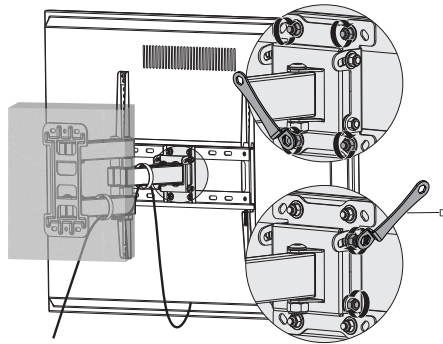

5

6

7

P/N **21958**
User's Manual

www.monoprice.com

Titan Series Single Stud Dual Arm
Full Motion Wall Mount for Medium Displays

Read the entire instruction manual before you start installation and assembly. If you have any questions regarding any of the instructions or warnings, please contact your local distributor for assistance.

200x200, 300x200
300x300, 400x200
400x300, 400x400

55" Max

99 lbs (45kg)
Rated

+2° ~ -18°
+3° ~ -3°

- Product pictures are for reference only.
- Specifications described herein are subject to change without prior notification.
- All trademarks are the sole property of their respective companies.
- Copyright © 2017 Monoprice, Inc. All rights reserved.