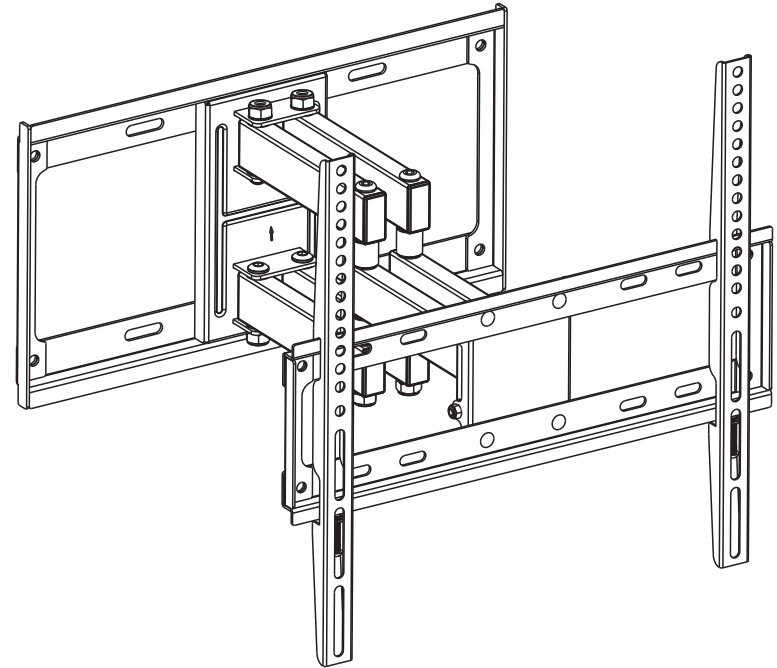

P/N **21962**  
User's Manual

[www.monoprice.com](http://www.monoprice.com)

Titan Series Dual Stud Dual Arm  
Full Motion Wall Mount for Large Displays

Read the entire instruction manual before you start installation and assembly. If you have any questions regarding any of the instructions or warnings, please contact your local distributor for assistance.

**CAUTION:** Use with products heavier than the rated weights indicated may result in instability causing possible injury.

- Mounts must be attached as specified in assembly instructions. Improper installation may result in damage or serious personal injury.
- Safety gear and proper tools must be used. This product should only be installed by professionals.
- This product is designed to be installed **only** on solid concrete walls or brick walls.
- Make sure that the supporting surface will safely support the combined weight of the equipment and all attached hardware and components.
- Use the mounting screws provided and **DO NOT OVER TIGHTEN** mounting screws
- This product contains small items that could be a choking hazard if swallowed. Keep these items away from children.
- This product is intended for indoor use only. Using this product outdoors could lead to product failure and personal injury.

**MAINTENANCE:** Check that the bracket is secure and safe to use at regular intervals (at least every three months).

200x200, 300x200  
300x300, 400x200  
400x300, 400x400  
600x400

70° Max

99 lbs (45kg)  
Rated