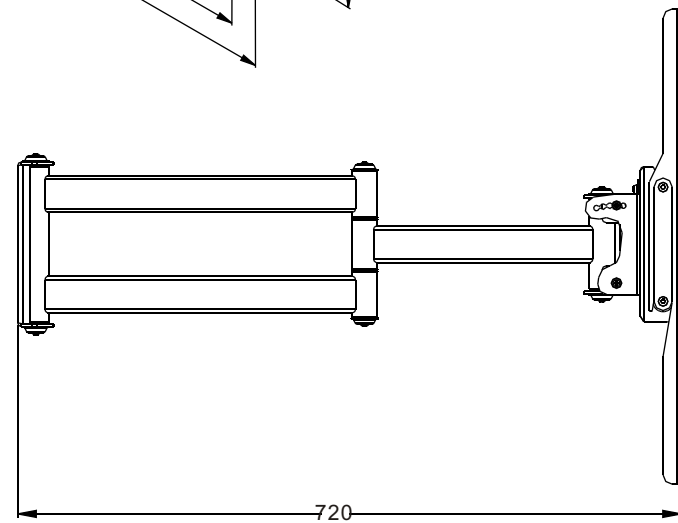

Universal LCD TV PDP Wall Mounts

Strong loading up to 50kgs
LCD TV, Plasma.

Adjustable method

- ⚠ Be aware of the specification as first page.
- ⚠ Please choose the thickness of solid wall over 50mm.
- ⚠ Please evaluate the wall material whether is suitable for installation.
- ⚠ Recommend several persons to hold the TV.
- ⚠ Unplug all the cables off the TV.

Unit:mm