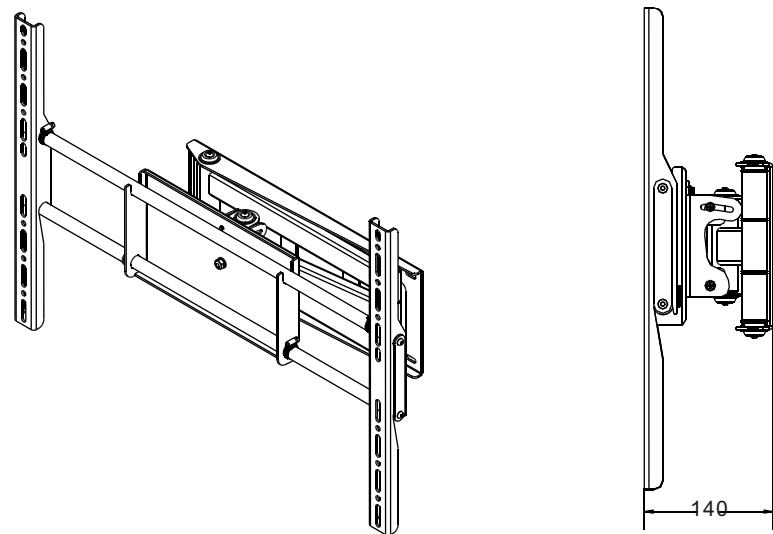

Universal LCD TV PDP Wall Mounts

Strong loading up to 50kgs
LCD TV, Plasma.

Adjustable method

- ⚠ Be aware of the specification as first page.
- ⚠ Please choose the thickness of solid wall over 50mm.
- ⚠ Please evaluate the wall material whether is suitable for installation.
- ⚠ Recommend several persons to hold the TV.
- ⚠ Unplug all the cables off the TV.

Unit:mm