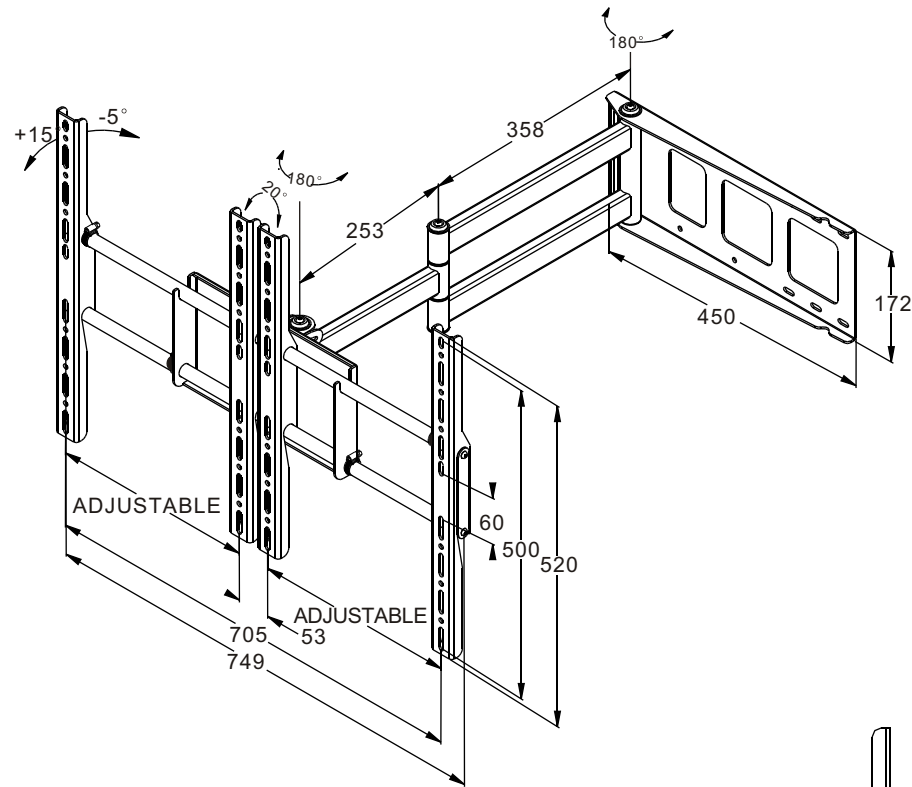

Universal LCD TV PDP Wall Mounts

Strong loading up to 50kgs
LCD TV, Plasma.

Adjustable method

- ⚠ Be aware of the specification as first page.
- ⚠ Please choose the thickness of solid wall over 50mm.
- ⚠ Please evaluate the wall material whether is suitable for installation.
- ⚠ Recommend several persons to hold the TV.
- ⚠ Unplug all the cables off the TV.

Unit:mm