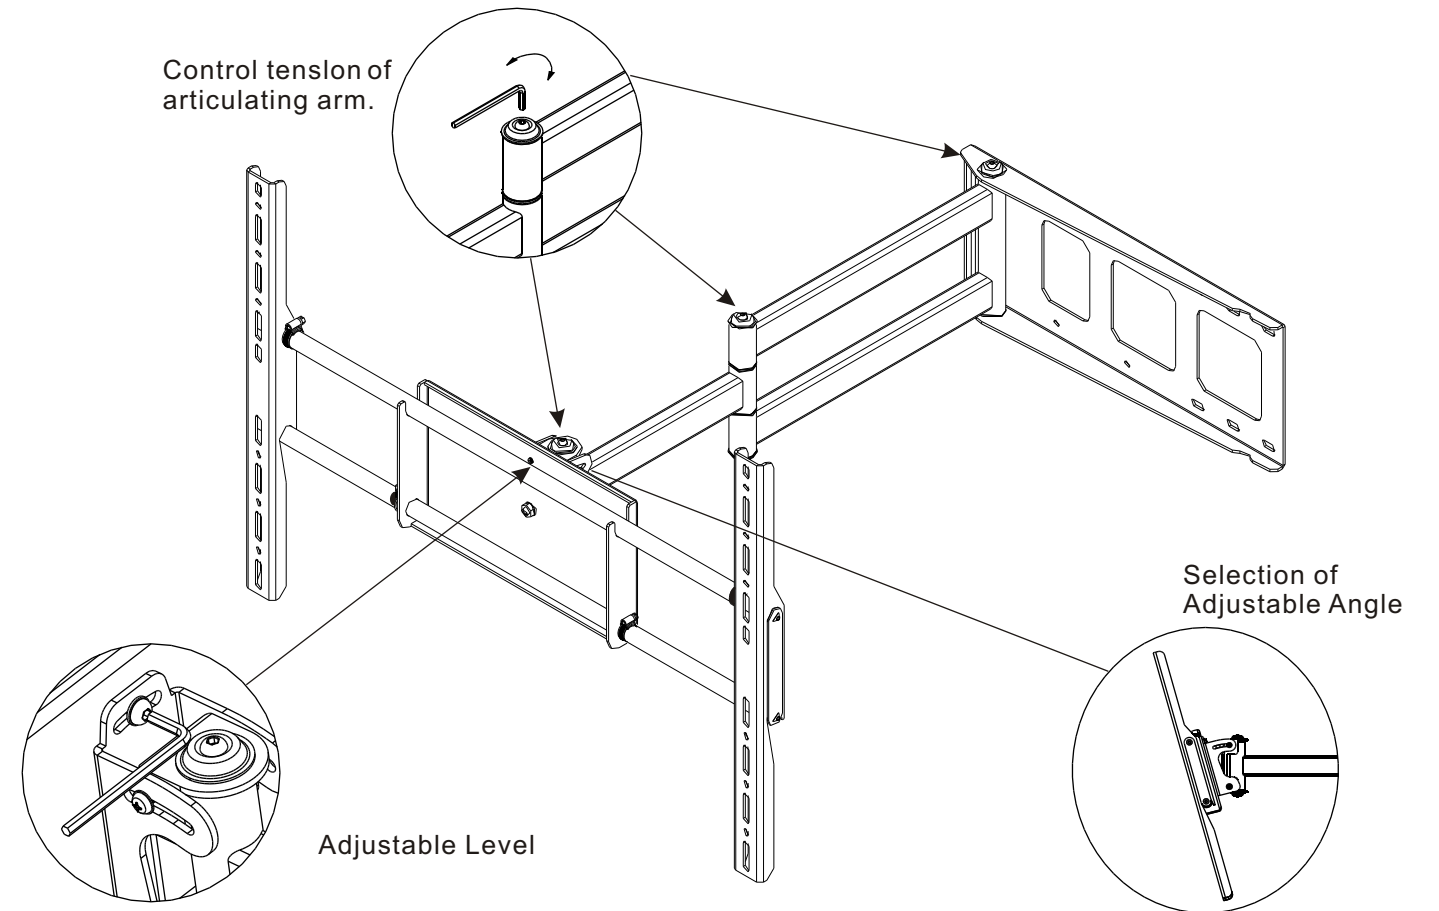

Universal LCD TV PDP Wall Mounts

Strong loading up to 50kgs
LCD TV, Plasma.

Adjustable method

- ⚠ Be aware of the specification as first page.
- ⚠ Please choose the thickness of solid wall over 50mm.
- ⚠ Please evaluate the wall material whether is suitable for installation.
- ⚠ Recommend several persons to hold the TV.
- ⚠ Unplug all the cables off the TV.

Unit:mm