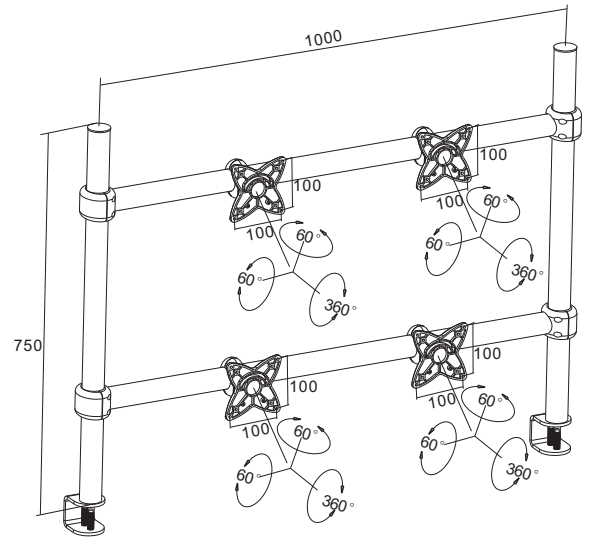

Instruction Manual

TV VESA75/100mm

MAX 15kg/33lbs

A	x1	B	x1	D	x16	F	x16	H	x8
		C	x1	E	x16	G	x16		
		6mm	4mm	M4x10	M5x14	M5x14	M5x10		M5x20
			3mm	M4x14	M5x10	M5x10			

-
-
-
-
-