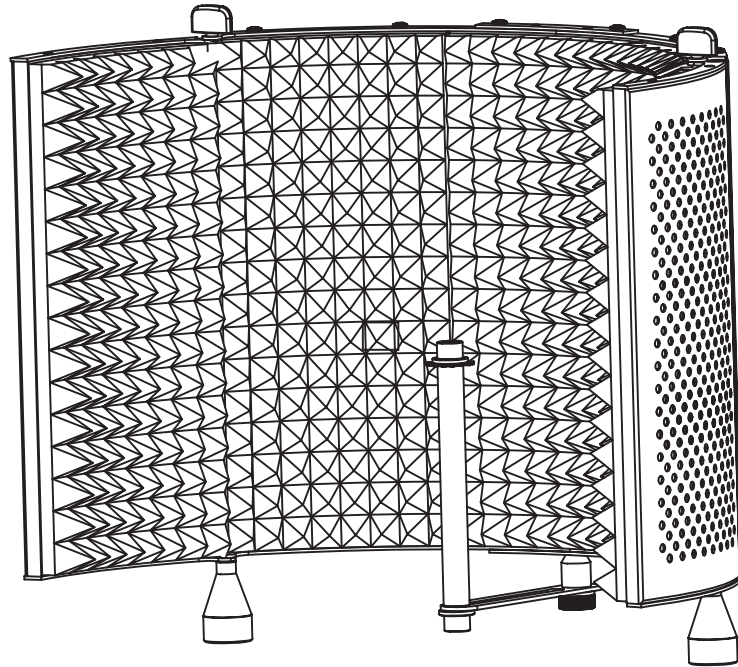

## User Manual

Microphone Isolation Shield  
#602650

A	 5/8" wash	1	F	 Steel track sheet	1
B	 3/8" to 5/8" adapter	2	G	 M5 screw	2
C	 Tube with 3/8" thread male	1	H	 Clamp	1
D	 Steel knob with 3/8" thread male	1	I	 Feet	2
E	 M6 plastic knob	2	J	 Allen Key	1