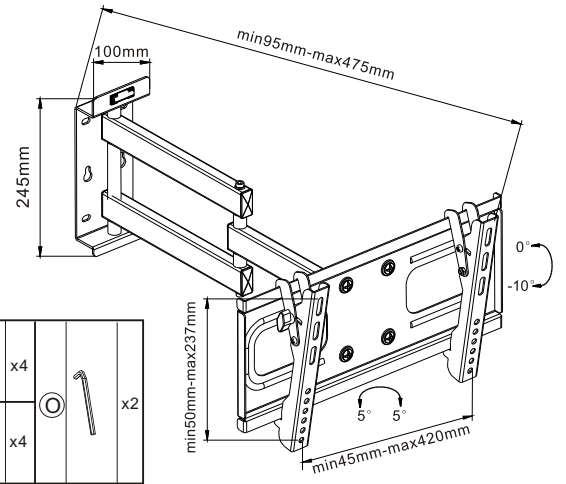

Manual Instruction

TV VESA 200x200/200x400mm

MAX 40kg/88lbs

(A)	M8x90	x6	(C)	M8x25	x4	(E)	M6x30	x4	(G)	M5x30	x4	(I)	M4x30	x4	(K)	Ø8	x6	(M)	Washer	x4		Hex key	x2
(B)	Ø12x56	x6	(D)	M8x40	x4	(F)	M6x12	x4	(H)	M5x12	x4	(J)	M4x12	x4	(L)	Washer	x4	(N)	Washer	x4			