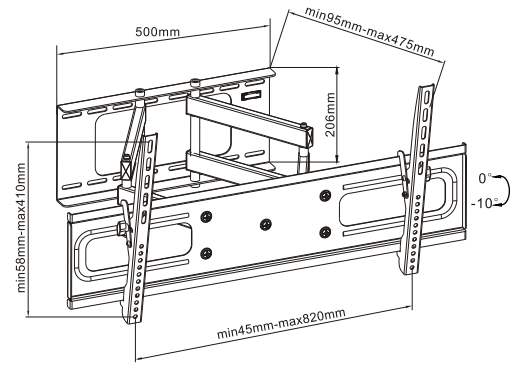

# Manual Instruction

TV VESA200x200/200x400/400x400/400x800mm

MAX 60kg/132lbs

(A) M8x90 x6	(C) M8x25 x4	(E) M6x30 x4	(G) M5x30 x4	(I) M4x30 x4	(K) Ø8 x6	(M) x4	(N) x4	(O) x2
(B) Ø12x56 x6	(D) M8x40 x4	(F) M6x12 x4	(H) M5x12 x4	(J) M4x12 x4	(L) x4	(P) x4	(Q) x4	