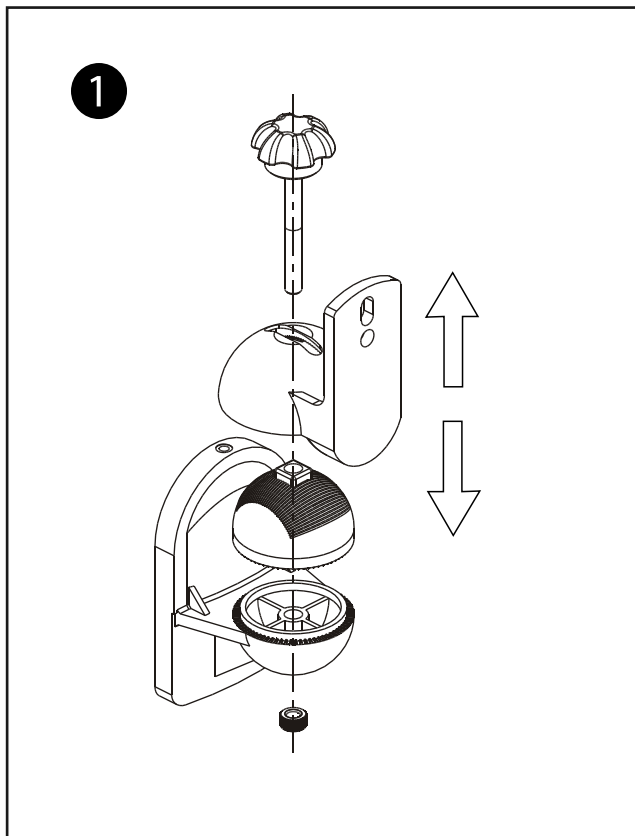

MONOPRICE[®]

SPEAKER WALL MOUNT

PID:6979/6980

	x4	M4x25 Wood screw
	x4	Plastic Wall plug
	x4	M5x12 Bolt

3

3.0mm \varnothing

5.5mm \varnothing

3.0mm \varnothing