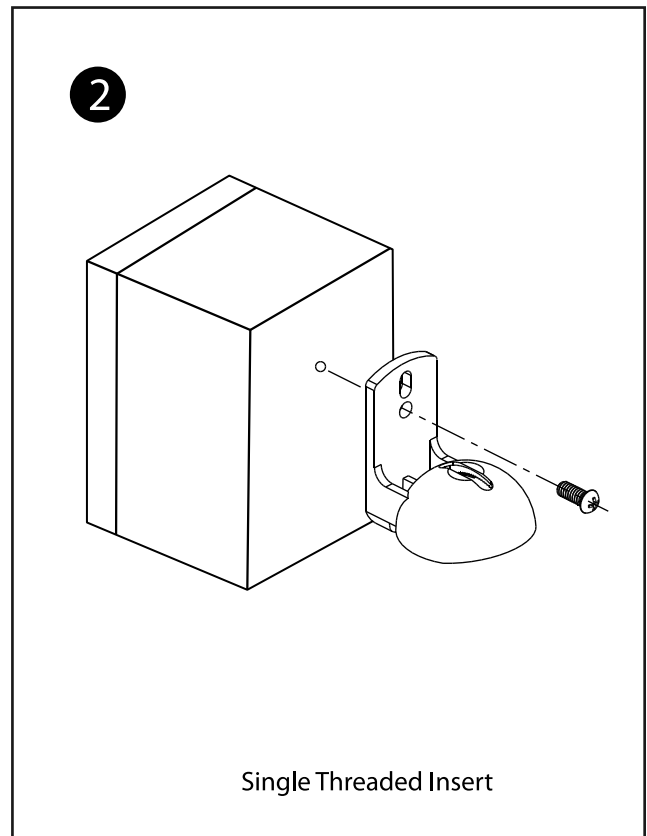

MONOPRICE[®]

SPEAKER WALL MOUNT

PID:6979/6980

	x4	M4x25 Wood screw
	x4	Plastic Wall plug
	x4	M5x12 Bolt

3

3.0mm \varnothing

5.5mm \varnothing

3.0mm \varnothing