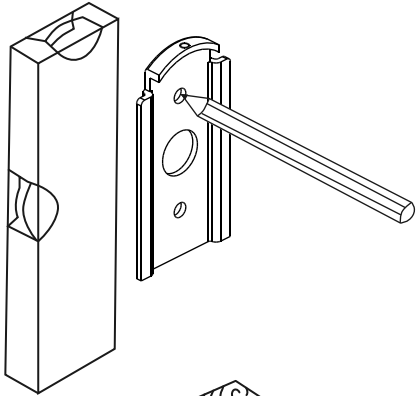

MONOPRICE[®]

SPEAKER WALL MOUNT

PID:6979/6980

	x4	M4x25 Wood screw
	x4	Plastic Wall plug
	x4	M5x12 Bolt

3

3.0mm \varnothing

5.5mm \varnothing

3.0mm \varnothing