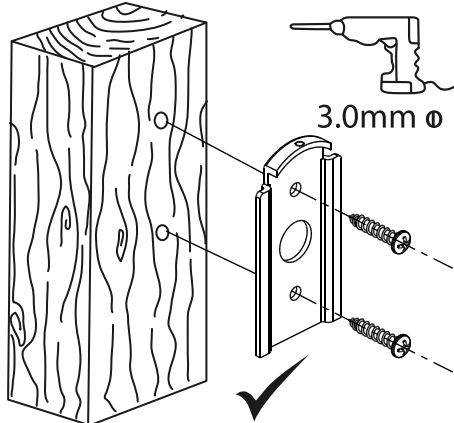

MONOPRICE[®]

SPEAKER WALL MOUNT

PID:6979/6980

	x4	M4x25 Wood screw
	x4	Plastic Wall plug
	x4	M5x12 Bolt

3

3.0mm \varnothing

5.5mm \varnothing

3.0mm \varnothing