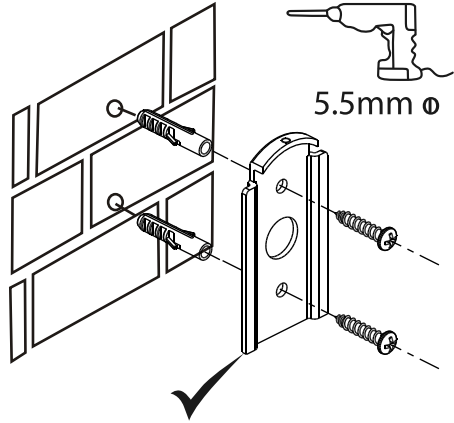

MONOPRICE[®]

SPEAKER WALL MOUNT

PID:6979/6980

	x4	M4x25 Wood screw
	x4	Plastic Wall plug
	x4	M5x12 Bolt

3

3.0mm \varnothing

5.5mm \varnothing

3.0mm \varnothing