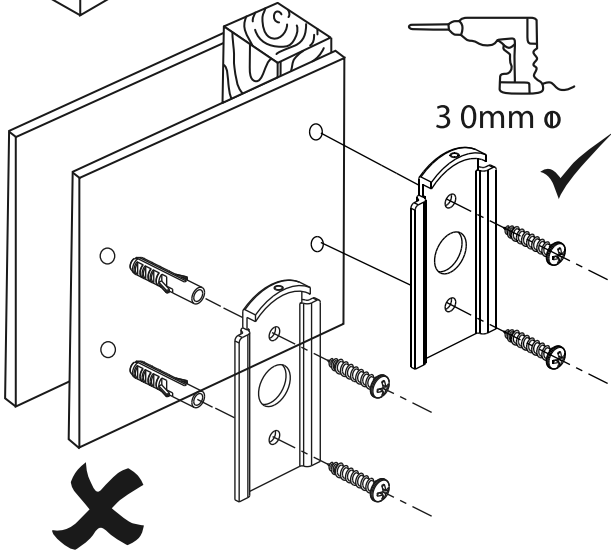

MONOPRICE[®]

SPEAKER WALL MOUNT

PID:6979/6980

	x4	M4x25 Wood screw
	x4	Plastic Wall plug
	x4	M5x12 Bolt

3

3.0mm \varnothing

5.5mm \varnothing

3.0mm \varnothing