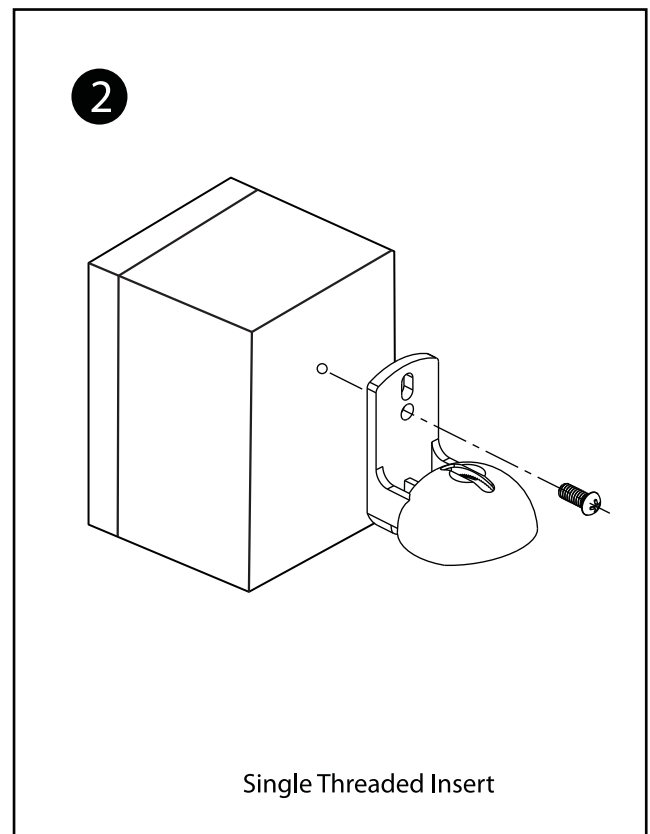

SPEAKER WALL MOUNT

PID:6979 SB-28

CAUTION!

Do not hang Large size speakers from the brackets. Avoid the risk of instability of the center of gravity !

	X4	M4x25 Wood screw
	X4	Plastic Wall plug
	X4	M5x12 Bolt