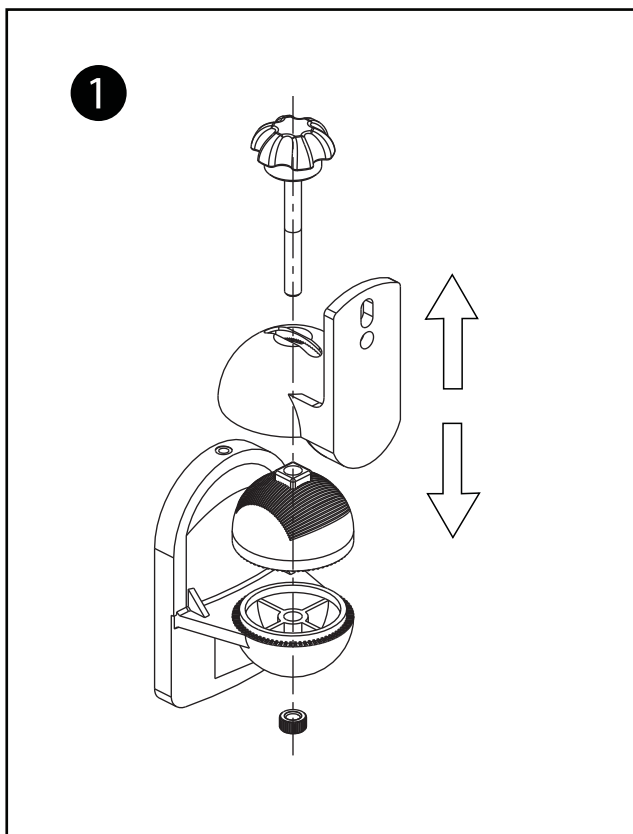

SPEAKER WALL MOUNT

PID:6979 SB-28

CAUTION!

Do not hang Large size speakers from the brackets. Avoid the risk of instability of the center of gravity !

	X4	M4x25 Wood screw
	X4	Plastic Wall plug
	X4	M5x12 Bolt

3

4