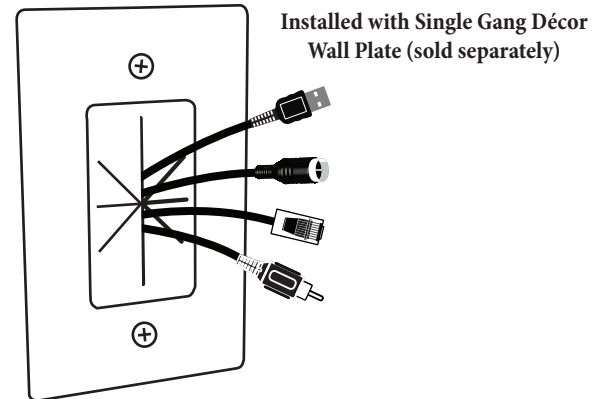

# Décor Insert with Flexible Opening

45-0016-\*\*

DataComm Electronics, Inc.

888.223.7977 / 770.662.8205 / www.DataCommElectronics.com

DataComm Electronics' patented Décor Insert with Flexible Opening is used to install low voltage cables behind your HDTV, amplifier or other audio video devices. The Décor Insert with Flexible Opening is designed to be installed into a low voltage mounting bracket (sold separately) that is installed into the wall.

## FEATURES

- Low profile design fits behind the industry's thinnest mounts and TV's
- Conceal multiple low voltage cables behind your flat panel TV
- Easily holds up to 4 cables
- Flexible opening helps keeps low-voltage pass-through area covered
- Perfect for eliminating connections at the wall
- Available in 4 colors: black, ivory, lite almond, white
- Quick and easy to install
- Mounts to a standard low voltage mounting ring, old work ring or mud ring