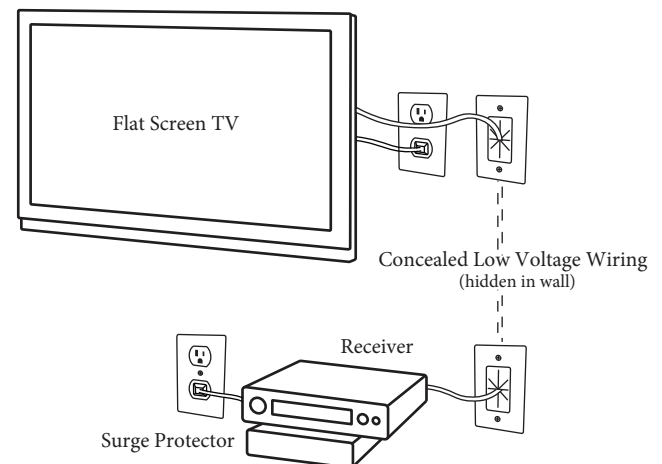

Installation Diagram

Part Number:	Description	Min. Order/Master Ctn.
45-0016-BK	Décor Insert, Black	1/80
45-0016-IV	Décor Insert, Ivory	1/80
45-0016-LA	Décor Insert, Lite Almond	1/80
45-0016-WH	Décor Insert, White	1/80

RoHS Compliant

This product is patent protected by U.S. Patent number: 7495171.