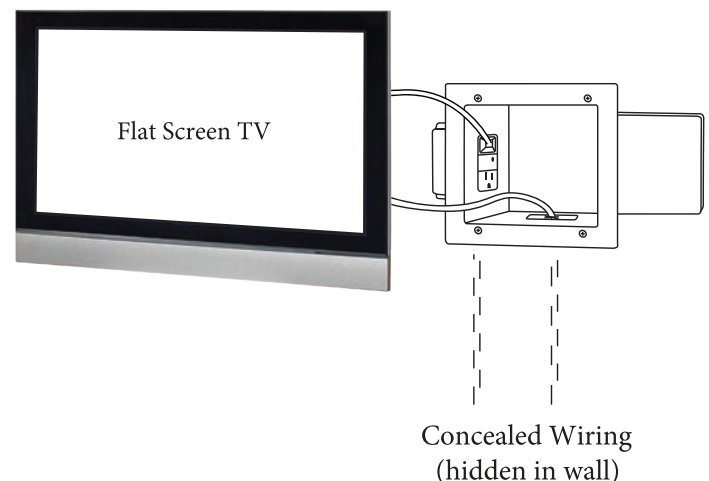

Installation Diagram

Part Number	Description	Min. Order/Master Ctn.
45-0051-WH	Expandable Media Box with Duplex Receptacle, White	1/10
45-0061-WH	Expandable Media Box with Duplex Surge Suppressor, White	1/4

RoHS Compliant. *UL Listed Component.
Multiple Patents Pending.