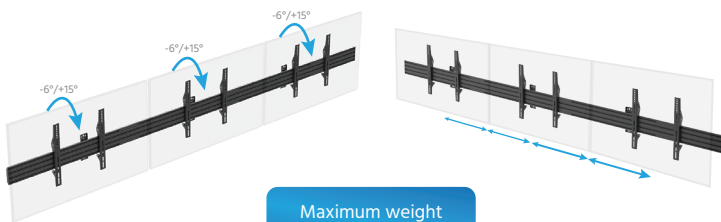

Commercial Series 3x1 MENU BOARD TV WALL MOUNT

A seamless, professional mounting solution

For 3, 32" ~ 65" TVs with VESA® patterns up to 600x400 and weighing up to 110 lbs. each.

VESA® Patterns Between
100x100mm to 600x400mm

Weight Capacity
up to 66 lbs.

Display Sizes Between
32" ~ 65"

Any Wall Type
Brick, Concrete, or Wood

Tilt Range -6°/+15°

Effortlessly align displays with this hassle-free 3x1 Menu Board TV Wall Mount. The seamless mounting surface perfectly aligns two displays in either portrait or landscape orientation, creating a seamless menu board suitable for restaurants and other public venues. This wall mount is compatible with any wall type and works with 32" ~ 65" displays* weighing up to 66 pounds each. The displays can be independently tilted from -6° ~ +15°, ensuring that you can eliminate glare from any display.

Landscape or Portrait: Install your displays in either a horizontal or vertical orientation, allowing you to present your menu options in a way that best suits your offerings.

Seamless Design: The single-bar mounting plate ensures that your displays are perfectly aligned, creating a seamless menu board separately only by the display bezels. Each display can be independently tilted to eliminate any possible glare or reflections.

ADJUSTABLE TILT

Minimum VESA® size of
100x100mm

Maximum VESA® size of
600x400mm

Specifications

Model	39661
Minimum Display Size*	32"
Maximum Display Size*	65"
Maximum Display Weight	66 lbs. (29.9 kg) each
Minimum VESA®	100x100
Maximum VESA	600x400
Tilt Range	-6°/+15°
Extension	2.2"
Wall Plate Dimensions (x2)	7.3" x 5.9" (185 x 150 mm)
Mounting Plate Dimensions	137.4" x 4.7" (3490 x 120 mm)
Construction	Steel
Color	Black
Built-in Level	No
Cable Management	Yes
Security Bracket	Yes
UL Certified	No
RoHS Compliant	Yes
Logo	No (Label Only)