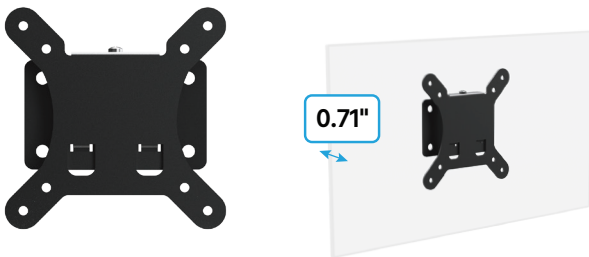

FIXED MOUNT