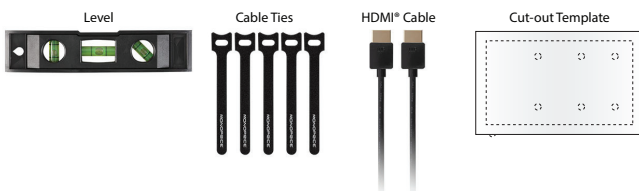

INCLUDED ACCESSORIES

*The minimum and maximum display sizes are only approximations. Your TV will work with this mount as long as it has a compatible VESA® pattern and maximum weight.

SlimSelect™ is a trademark of Monoprice Inc.

VESA® is a registered trademark of the Video Electronics Standards Association.

HDMI®, the HDMI Logo, and High-Definition Multimedia Interface are trademarks or registered trademarks of HDMI Licensing

UL® and the UL logo are registered trademarks of UL LLC.